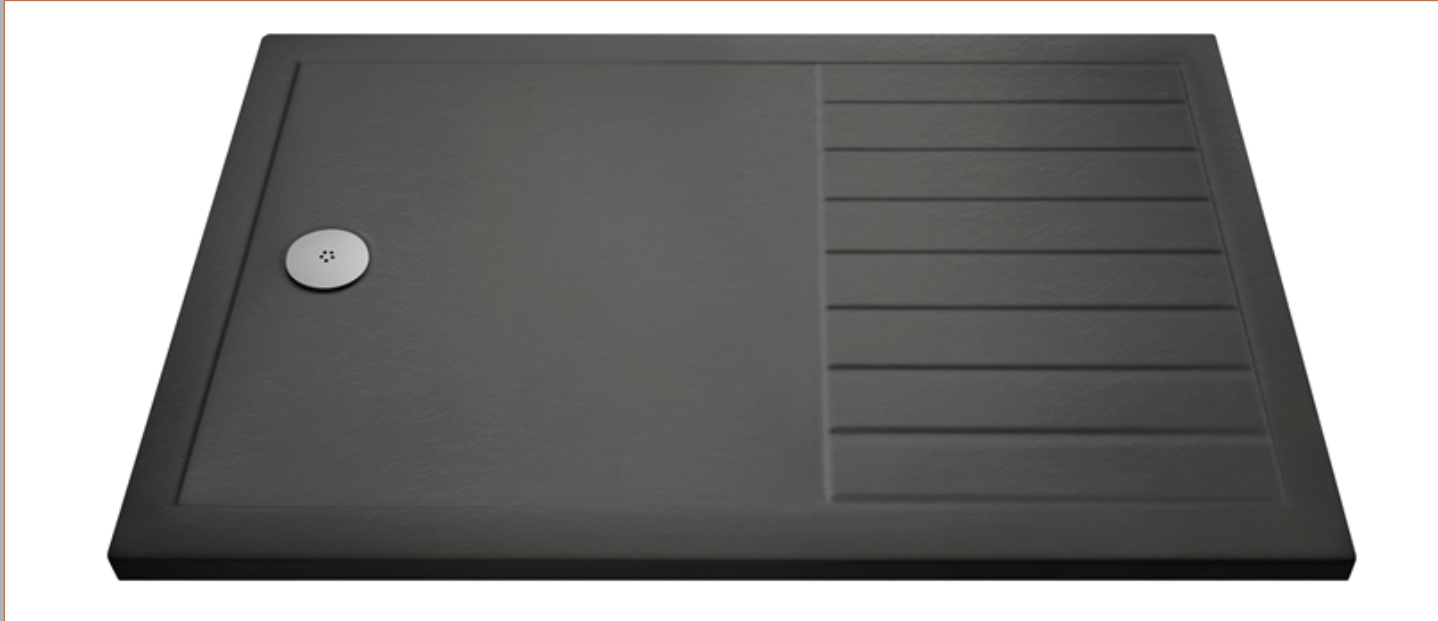

**Sales Code:** TR711780

**Description:** Walk In Tray 1700 X 800

**Product Dimensions**

Length (mm):	1700
Width (mm):	800
Height (mm):	40
Nett Weight (kg):	61.87

**Packaging Dimensions**

Length (mm):	1740
Width (mm):	840
Height (mm):	85
Gross Weight (kg):	61.89

**Packaging Data**

Box Colour:	Shrinkwrap & Polystyrene
Box Qty:	1
Label Size:	100 x 50
Label Colour:	White Label
Label Qty:	2

**Outer Box Dimensions (If Applicable)**

Length (mm):	
Width (mm):	
Height (mm):	
Gross Weight (kg):	
Barcode:	5056211850922

**Product Details**

Country of Origin:	United Kingdom
Fitting Instruction:	No
CE & UKCA:	Yes
Colour/Finish:	Slate Grey
Product Material:	Acrylic Capped ABS Caco3 & Pu
Material Colour Reference:	Slate Grey
Radius:	0
Waste Required (mm):	90
Compatible with Leg Kit:	Not Applicable