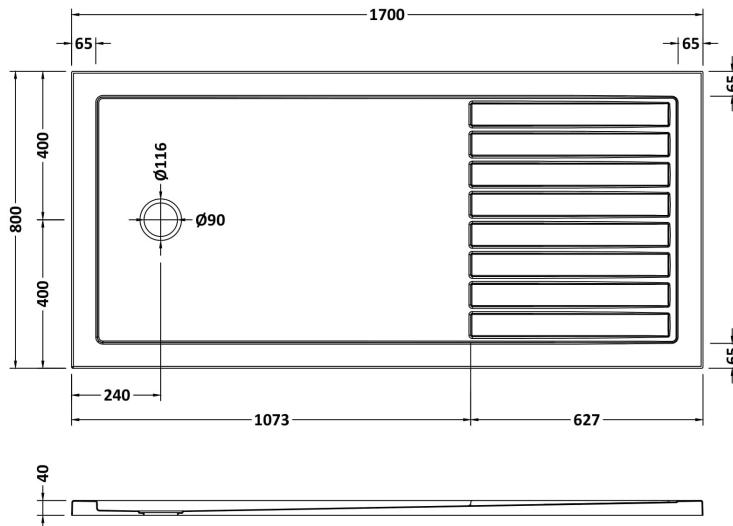

**Sales Code:** TR711780

**Description:** Walk In Tray 1700 X 800

**Product Dimensions**

Length (mm):	1700
Width (mm):	800
Height (mm):	40
Nett Weight (kg):	61.87

**Packaging Dimensions**

Length (mm):	1740
Width (mm):	840
Height (mm):	85
Gross Weight (kg):	61.89

**Packaging Data**

Box Colour:	Shrinkwrap & Polystyrene
Box Qty:	1
Label Size:	100 x 50
Label Colour:	White Label
Label Qty:	2

**Outer Box Dimensions (If Applicable)**

Length (mm):	
Width (mm):	
Height (mm):	
Gross Weight (kg):	
Barcode:	5056211850922

**Product Details**

Country of Origin:	United Kingdom
Fitting Instruction:	No
CE & UKCA:	Yes
Colour/Finish:	Slate Grey
Product Material:	Acrylic Capped ABS Caco3 & Pu
Material Colour Reference:	Slate Grey
Radius:	0
Waste Required (mm):	90
Compatible with Leg Kit:	Not Applicable