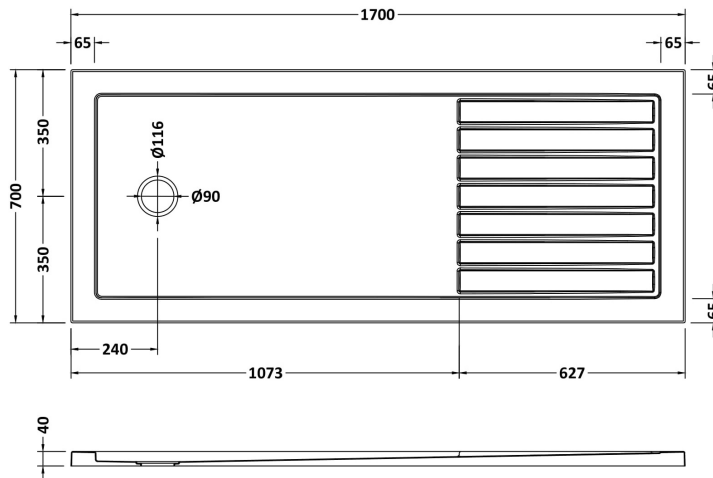

### Product Dimensions

Length (mm):	1700
Width (mm):	700
Height (mm):	40
Nett Weight (kg):	33.98

### Packaging Dimensions

Length (mm):	1740
Width (mm):	740
Height (mm):	80
Gross Weight (kg):	34

### Packaging Data

Box Colour:	Shrinkwrap & Polystyrene
Box Qty:	1
Label Size:	100 x 50
Label Colour:	White Label
Label Qty:	2

### Outer Box Dimensions (If Applicable)

Length (mm):	
Width (mm):	
Height (mm):	
Gross Weight (kg):	
Barcode:	5056211855385