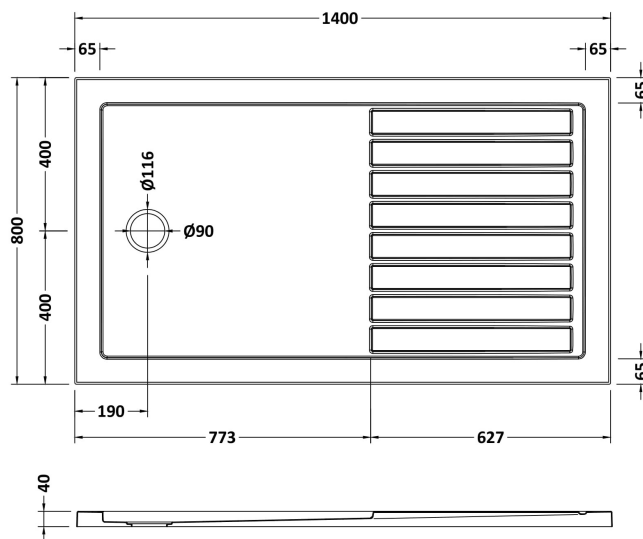

### Product Dimensions

Length (mm):	1400
Width (mm):	800
Height (mm):	40
Nett Weight (kg):	31.98

### Packaging Dimensions

Length (mm):	1440
Width (mm):	840
Height (mm):	80
Gross Weight (kg):	32

### Packaging Data

Box Colour:	Shrinkwrap & Polystyrene
Box Qty:	1
Label Size:	100 x 50
Label Colour:	White Label
Label Qty:	2

### Outer Box Dimensions (If Applicable)

Length (mm):	
Width (mm):	
Height (mm):	
Gross Weight (kg):	
Barcode:	5056211855378