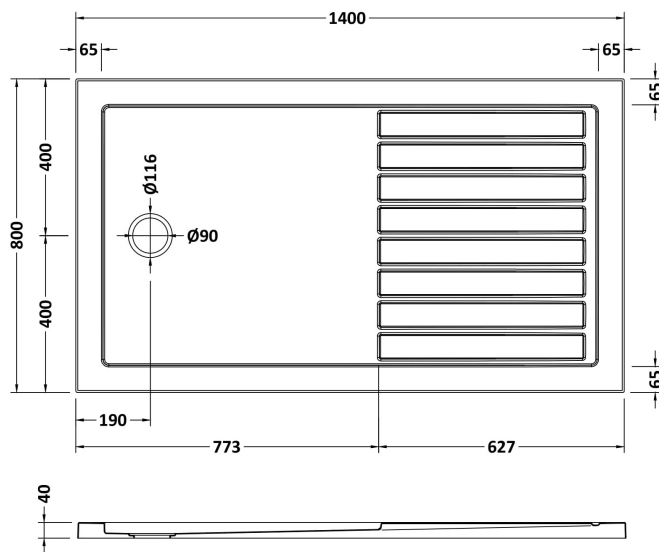

Sales Code: TR711480

Description: Walk In Tray 1400 X 800

Product Dimensions

Length (mm):	1400
Width (mm):	800
Height (mm):	40
Nett Weight (kg):	49.6

Packaging Dimensions

Length (mm):	1440
Width (mm):	840
Height (mm):	80
Gross Weight (kg):	49.62

Packaging Data

Box Colour:	Shrinkwrap & Polystyrene
Box Qty:	1
Label Size:	100 x 50
Label Colour:	White Label
Label Qty:	2

Outer Box Dimensions (If Applicable)

Length (mm):	
Width (mm):	
Height (mm):	
Gross Weight (kg):	
Barcode:	5056211855392

Product Details

Country of Origin:	United Kingdom
Fitting Instruction:	No
CE & UKCA:	Yes
Colour/Finish:	White
Product Material:	Acrylic Capped ABS Caco3 & Pu
Material Colour Reference:	Slate Grey
Radius:	0
Waste Required (mm):	90
Compatible with Leg Kit:	Yes