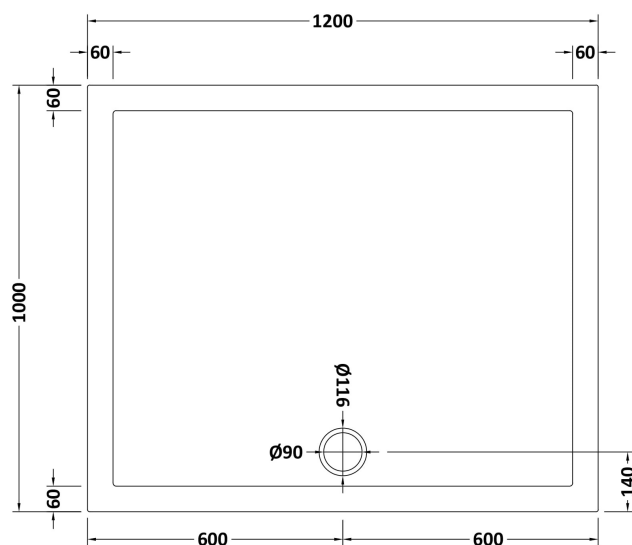

Sales Code: NTP025

Description: Rectangular Tray 1200 X 1000

Product Dimensions

Length (mm):	1200
Width (mm):	1000
Height (mm):	35
Nett Weight (kg):	29.98

Packaging Dimensions

Length (mm):	1240
Width (mm):	1040
Height (mm):	85
Gross Weight (kg):	30

Packaging Data

Box Colour:	Shrinkwrap & Polystyrene
Box Qty:	1
Label Size:	100 x 50
Label Colour:	White Label
Label Qty:	2

Outer Box Dimensions (If Applicable)

Length (mm):	
Width (mm):	
Height (mm):	
Gross Weight (kg):	
Barcode:	5056211873334

Product Details

Country of Origin:	United Kingdom
Fitting Instruction:	No
CE & UKCA:	Yes
Colour/Finish:	White
Product Material:	Acrylic Capped ABS Caco3 & Pu
Material Colour Reference:	European White
Radius:	0
Waste Required (mm):	90
Compatible with Leg Kit:	Yes