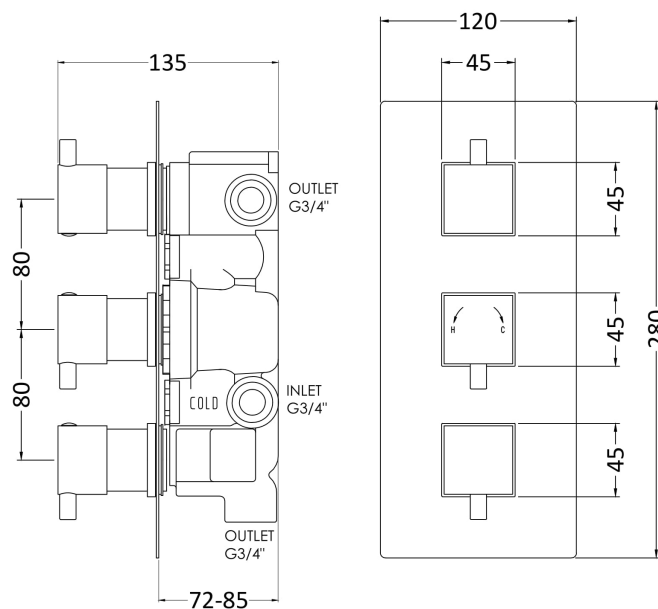

Sales Code: JTY311

Description: Triple Conc Thermo Valve W/ Diverter

Product Dimensions

Length (mm):	
Width (mm):	120
Height (mm):	280
Depth (mm):	136
Nett Weight (kg):	3.92

Packaging Dimensions

Length (mm):	350
Width (mm):	255
Height (mm):	110
Gross Weight (kg):	3.92

Packaging Data

Box Colour:	White Cardboard Box
Box Qty:	1
Label Size:	100 x 50
Label Colour:	White Label
Label Qty:	2

Outer Box Dimensions (If Applicable)

Length (mm):	
Width (mm):	530
Height (mm):	425
Depth (mm):	345
Gross Weight (kg):	23
Barcode:	5055146196259

Product Details

Country of Origin:	United Kingdom
Fitting Instruction:	No
Product Material:	Brass/ABS
Mount Type:	Wall, Recessed
Outlet Elbow Supplied:	No
Easy Clean:	Not Applicable
Head Included:	No
Handset Included:	No
Body Jets Included:	No
No of Body Jets:	Not Applicable
Operating Pressure (bar):	0.5
Valve/Cartridge Type:	1/4 Turn Ceramic Disc
Flow Rates (L/min):	0.1 bar: N/A 0.5 bar: 13 1 bar: 17 2 bar: 24 3 bar: 27
TMV2 Approved:	No Approval No: N/A
TMV3 Approved:	No Approval No: N/A
WRAS Approved:	No Approval No: N/A
Head Function:	Not Applicable
Handset Function:	Not Applicable
Body Jet Info:	Not Applicable
Pipe Size:	3/4"
Pipe Centres:	N/A
Colour/Finish:	Chrome
Hose Included:	Not Applicable
No. of Outlets:	3