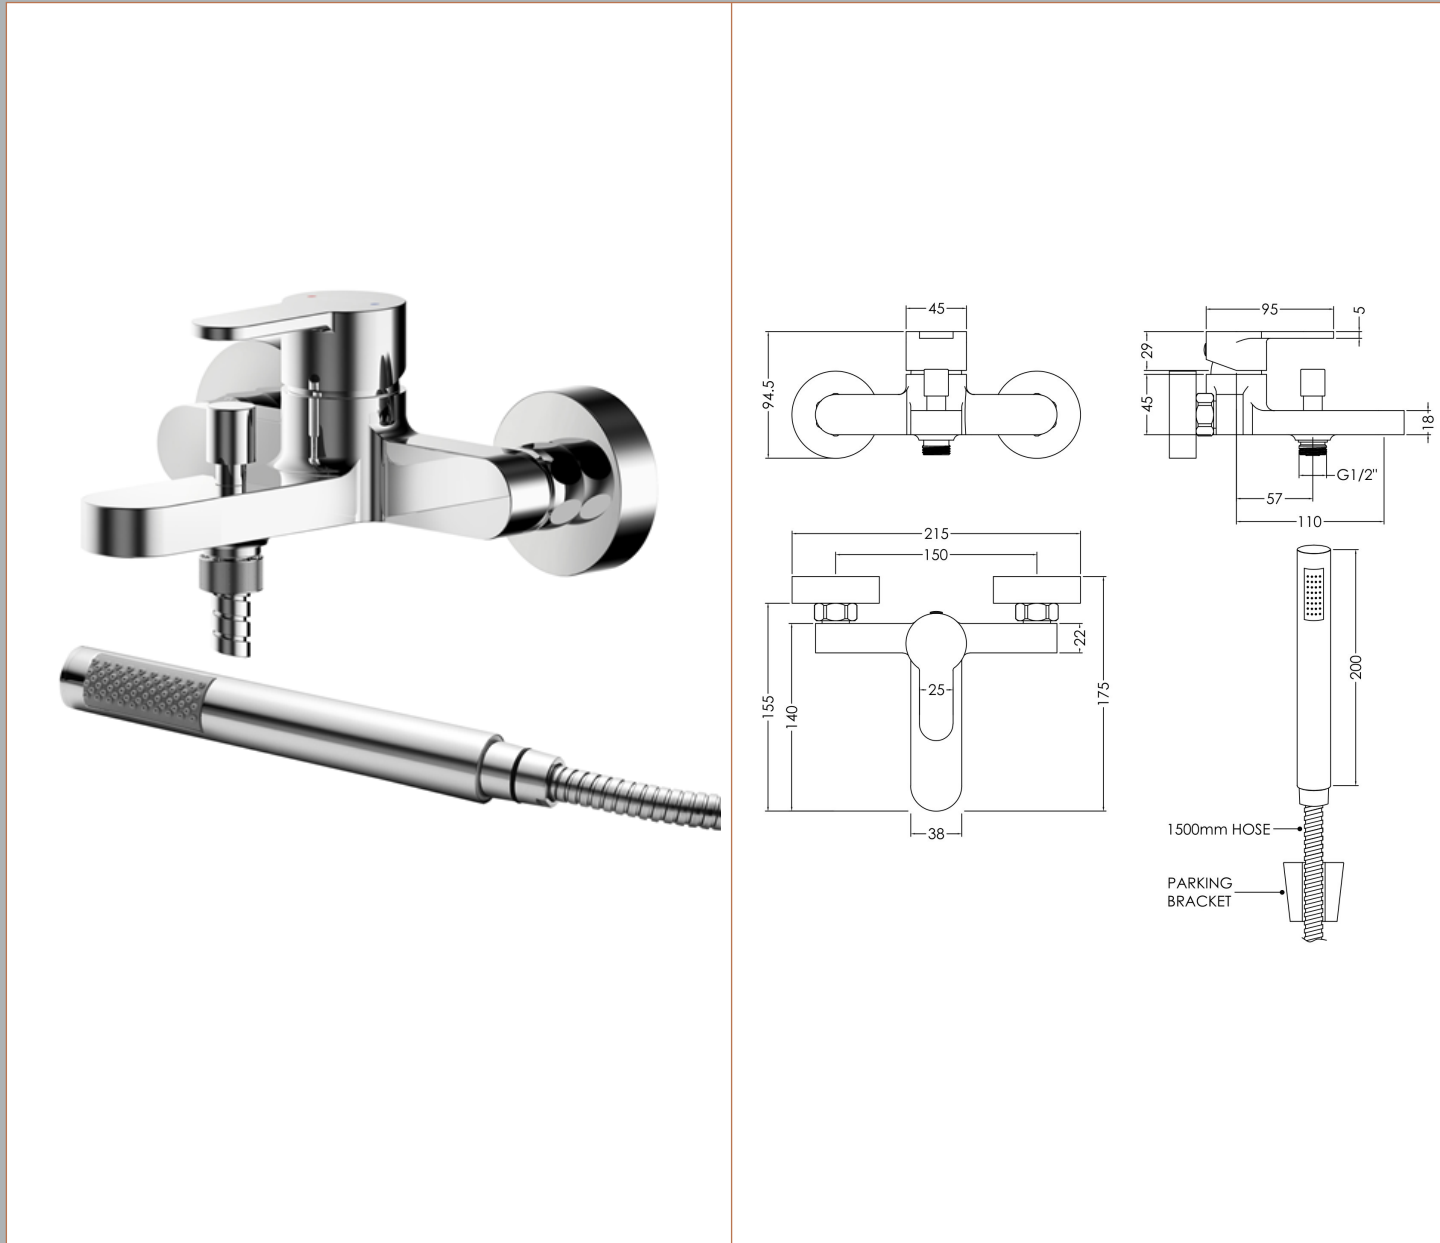

### Product Dimensions

Height (mm):	77
Width (mm):	180
Depth (mm):	190
Length (mm):	
Nett Weight (kg):	1.71

### Packaging Dimensions

Height (mm):	85
Width (mm):	220
Depth (mm):	330
Gross Weight (kg):	1.71

### Outer Box Dimensions (If Applicable)

Height (mm):	565
Width (mm):	525
Depth (mm):	350
Length (mm):	

Gross Weight (kg):	
Barcode:	5056211898610

### Product Details

Country of Origin:	China
Fitting Instruction:	No
Product Material:	Brass/ABS
Control Type:	Manual
Waste Included:	Waste Not Included
Waste Type:	Not Applicable
WRAS Approval:	No
Approval No:	N/A
Valve/Cartridge Type:	1/4 Turn Ceramic Disc
Colour/Finish:	Chrome
Mount Type:	Wall
Operating Pressure (bar):	3