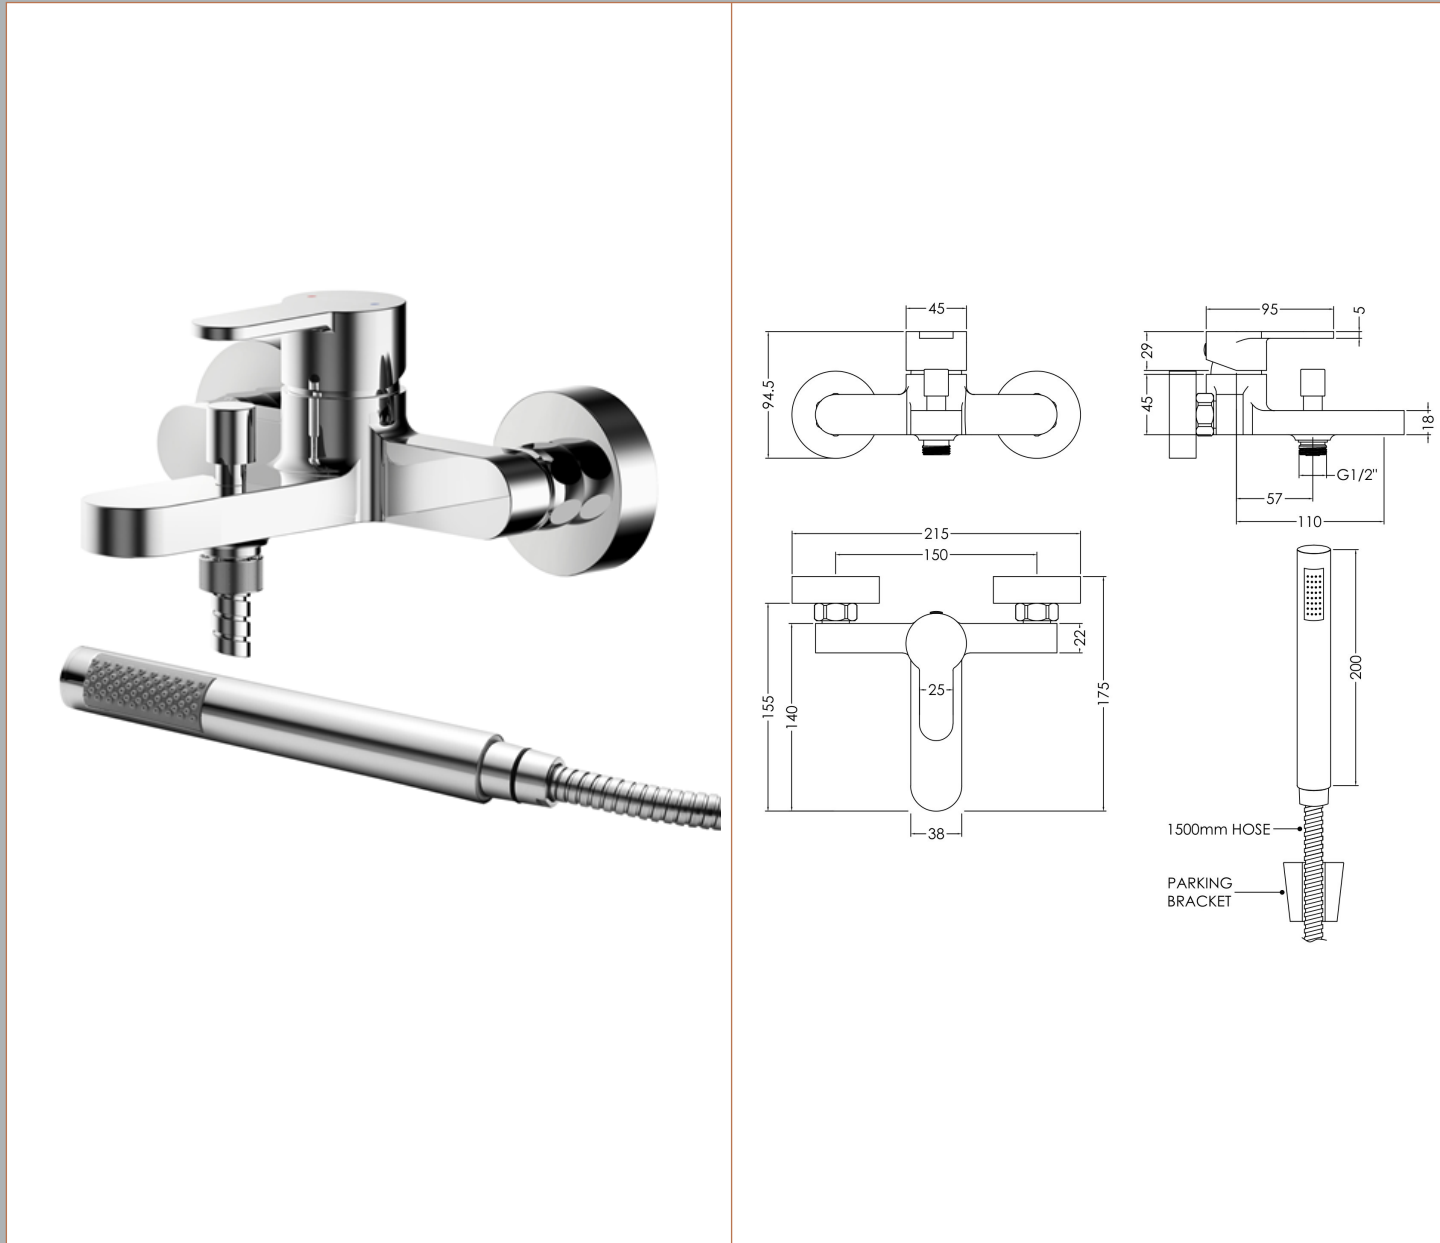

Sales Code: ARV316

Description: Arvan W/M SI Bsm With Kit

Product Dimensions

Height (mm):	77
Width (mm):	180
Depth (mm):	190
Length (mm):	
Nett Weight (kg):	1.71

Packaging Dimensions

Height (mm):	85
Width (mm):	220
Depth (mm):	330
Gross Weight (kg):	1.71

Packaging Data

Box Colour:	White Cardboard Box
Box Qty:	1
Label Size:	100 x 50
Label Colour:	White Label
Label Qty:	1

Outer Box Dimensions (If Applicable)

Height (mm):	565
Width (mm):	525
Depth (mm):	350
Length (mm):	

Gross Weight (kg):	
Barcode:	5056211898610

Product Details

Country of Origin:	China
Fitting Instruction:	No
Product Material:	Brass/ABS
Control Type:	Manual
Waste Included:	Waste Not Included
Waste Type:	Not Applicable
WRAS Approval:	No
Approval No:	N/A
Valve/Cartridge Type:	1/4 Turn Ceramic Disc
Colour/Finish:	Chrome
Mount Type:	Wall
Operating Pressure (bar):	3

Flow Rates: (Litres Per Min)	0.1 bar: 3.6	0.5 bar: 8.1	1 bar: 11.5	2 bar: 16.4	3 bar: 20
Pipe Size:	3/4"				
Pipe Centres:	150				