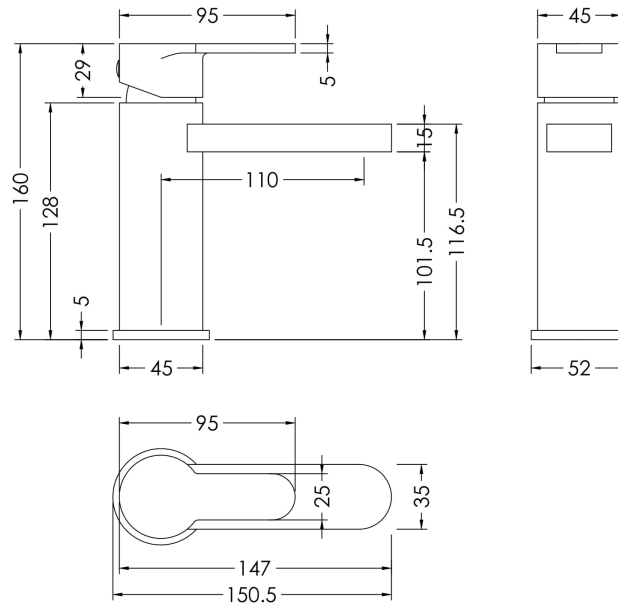

Sales Code: ARV805

Description: Arvan Mono Basin Mixer (P/B Waste)

Product Dimensions

Height (mm):	160
Width (mm):	52
Depth (mm):	147
Length (mm):	
Nett Weight (kg):	1.75

Packaging Dimensions

Height (mm):	95
Width (mm):	225
Depth (mm):	275
Gross Weight (kg):	1.75

Packaging Data

Box Colour:	White Cardboard Box
Box Qty:	1
Label Size:	100 x 50
Label Colour:	White Label
Label Qty:	1

Outer Box Dimensions (If Applicable)

Height (mm):	500
Width (mm):	500
Depth (mm):	300
Length (mm):	
Gross Weight (kg):	
Barcode:	5056462601311

Product Details

Country of Origin:	China
Fitting Instruction:	No
Product Material:	Brass
Control Type:	Manual
Waste Included:	Waste Included
Waste Type:	Push Button
WRAS Approval: Yes	Approval No: 2204060
Valve/Cartridge Type:	Single Lever Cartridge
Colour/Finish:	Brushed Brass
Mount Type:	Deck
Operating Pressure (bar):	0.2
Flow Rates: (Litres Per Min)	0.1 bar: 2.8 0.5 bar: 8 1 bar: 11.6 2 bar: 16.7 3 bar: 20.7
Pipe Size:	1/2"
Pipe Centres:	N/A