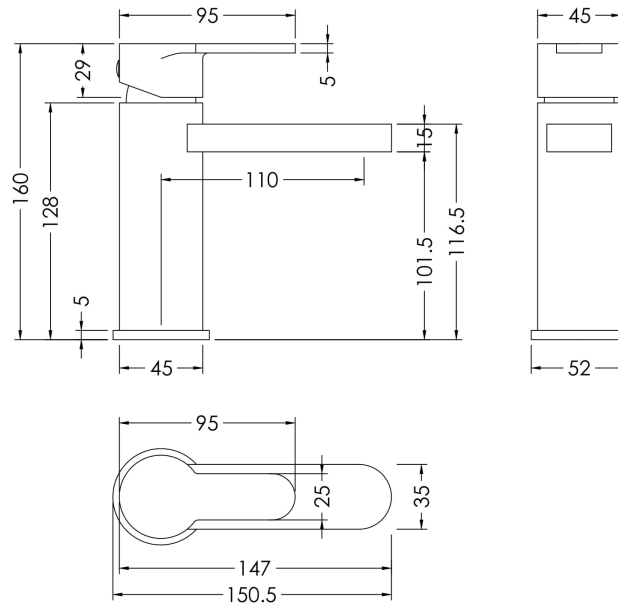

Sales Code: ARV405

Description: Arvan Mono Basin Mixer (P/B Waste)

Product Dimensions

Height (mm):	160
Width (mm):	52
Depth (mm):	147
Length (mm):	
Nett Weight (kg):	1.75

Packaging Dimensions

Height (mm):	95
Width (mm):	225
Depth (mm):	275
Gross Weight (kg):	1.75

Packaging Data

Box Colour:	White Cardboard Box
Box Qty:	1
Label Size:	100 x 50
Label Colour:	White Label
Label Qty:	1

Outer Box Dimensions (If Applicable)

Height (mm):	500
Width (mm):	500
Depth (mm):	300
Length (mm):	
Gross Weight (kg):	
Barcode:	5056211897675

Product Details

Country of Origin:	China
Fitting Instruction:	No
Product Material:	Brass
Control Type:	Manual
Waste Included:	Waste Included
Waste Type:	Push Button
WRAS Approval: Yes	Approval No: 2204060
Valve/Cartridge Type:	Single Lever Cartridge
Colour/Finish:	Matt Black
Mount Type:	Deck
Operating Pressure (bar):	0.2
Flow Rates: (Litres Per Min)	0.1 bar: 2.8 0.5 bar: 8 1 bar: 11.6 2 bar: 16.7 3 bar: 20.7
Pipe Size:	1/2"
Pipe Centres:	N/A