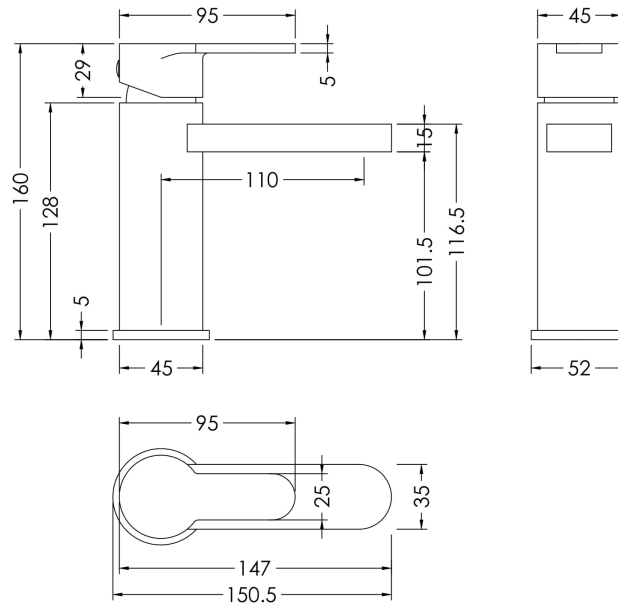

**Sales Code:** ARV705

**Description:** Arvan Mono Basin Mixer (P/B Waste)

**Product Dimensions**

Height (mm):	160
Width (mm):	52
Depth (mm):	147
Length (mm):	
Nett Weight (kg):	1.75

**Packaging Dimensions**

Height (mm):	95
Width (mm):	225
Depth (mm):	275
Gross Weight (kg):	1.75

**Packaging Data**

Box Colour:	White Cardboard Box
Box Qty:	1
Label Size:	100 x 50
Label Colour:	White Label
Label Qty:	1

**Outer Box Dimensions (If Applicable)**

Height (mm):	500
Width (mm):	500
Depth (mm):	300
Length (mm):	
Gross Weight (kg):	
Barcode:	5056462625805

**Product Details**

Country of Origin:	China
Fitting Instruction:	No
Product Material:	Brass
Control Type:	Manual
Waste Included:	Waste Included
Waste Type:	Push Button
WRAS Approval: Yes	Approval No: 2204060
Valve/Cartridge Type:	Single Lever Cartridge
Colour/Finish:	Brushed Gun Metal
Mount Type:	Deck
Operating Pressure (bar):	0.2
Flow Rates: (Litres Per Min)	0.1 bar: 2.8 0.5 bar: 8 1 bar: 11.6 2 bar: 16.7 3 bar: 20.7
Pipe Size:	1/2"
Pipe Centres:	N/A