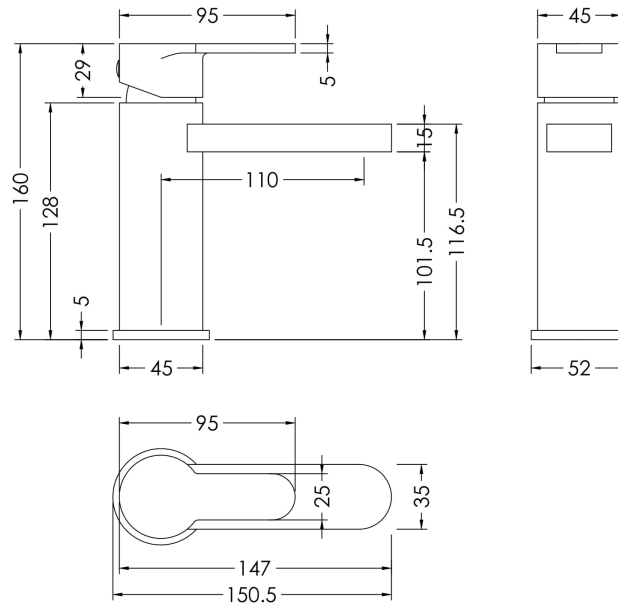

Sales Code: ARV705

Description: Arvan Mono Basin Mixer (P/B Waste)

Product Dimensions

| | |
|-------------------|------|
| Height (mm): | 160 |
| Width (mm): | 52 |
| Depth (mm): | 147 |
| Length (mm): | |
| Nett Weight (kg): | 1.75 |

Packaging Dimensions

| | |
|--------------------|------|
| Height (mm): | 95 |
| Width (mm): | 225 |
| Depth (mm): | 275 |
| Gross Weight (kg): | 1.75 |

Packaging Data

| | |
|---------------|---------------------|
| Box Colour: | White Cardboard Box |
| Box Qty: | 1 |
| Label Size: | 100 x 50 |
| Label Colour: | White Label |
| Label Qty: | 1 |

Outer Box Dimensions (If Applicable)

| | |
|--------------------|---------------|
| Height (mm): | 500 |
| Width (mm): | 500 |
| Depth (mm): | 300 |
| Length (mm): | |
| Gross Weight (kg): | |
| Barcode: | 5056462625805 |

Product Details

| | |
|------------------------------|---|
| Country of Origin: | China |
| Fitting Instruction: | No |
| Product Material: | Brass |
| Control Type: | Manual |
| Waste Included: | Waste Included |
| Waste Type: | Push Button |
| WRAS Approval: Yes | Approval No: 2204060 |
| Valve/Cartridge Type: | Single Lever Cartridge |
| Colour/Finish: | Brushed Gun Metal |
| Mount Type: | Deck |
| Operating Pressure (bar): | 0.2 |
| Flow Rates: (Litres Per Min) | 0.1 bar: 2.8 0.5 bar: 8 1 bar: 11.6 2 bar: 16.7 3 bar: 20.7 |
| Pipe Size: | 1/2" |
| Pipe Centres: | N/A |