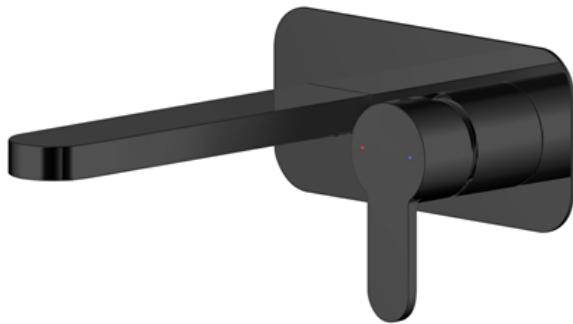

Sales Code: ARV428

Description: Arvan W/M 2Th Basin Mixer With Plate

### Product Dimensions

Height (mm):	108
Width (mm):	180
Depth (mm):	193
Length (mm):	
Nett Weight (kg):	1.81

### Packaging Dimensions

Height (mm):	115
Width (mm):	205
Depth (mm):	250
Gross Weight (kg):	1.81

### Product Details

Country of Origin:	China
Fitting Instruction:	No
Product Material:	Brass
Control Type:	Manual
Waste Included:	Waste Not Included
Waste Type:	Not Applicable
WRAS Approval: Yes	Approval No: 2206032
Valve/Cartridge Type:	Single Lever Cartridge
Colour/Finish:	Matt Black
Mount Type:	Wall
Operating Pressure (bar):	0.2