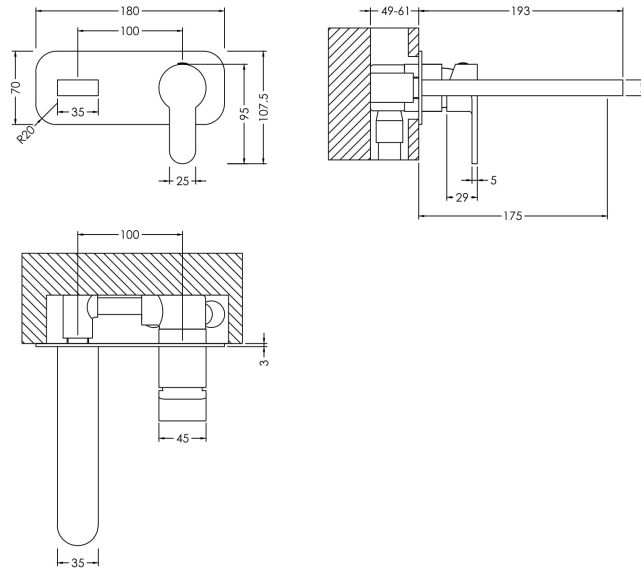

Sales Code: ARV428

Description: Arvan W/M 2Th Basin Mixer With Plate

### Product Dimensions

Height (mm):	108
Width (mm):	180
Depth (mm):	193
Length (mm):	
Nett Weight (kg):	1.81

### Packaging Dimensions

Height (mm):	115
Width (mm):	205
Depth (mm):	250
Gross Weight (kg):	1.81

### Outer Box Dimensions (If Applicable)

Height (mm):	600
Width (mm):	435
Depth (mm):	265
Length (mm):	
Gross Weight (kg):	
Barcode:	5056211897699