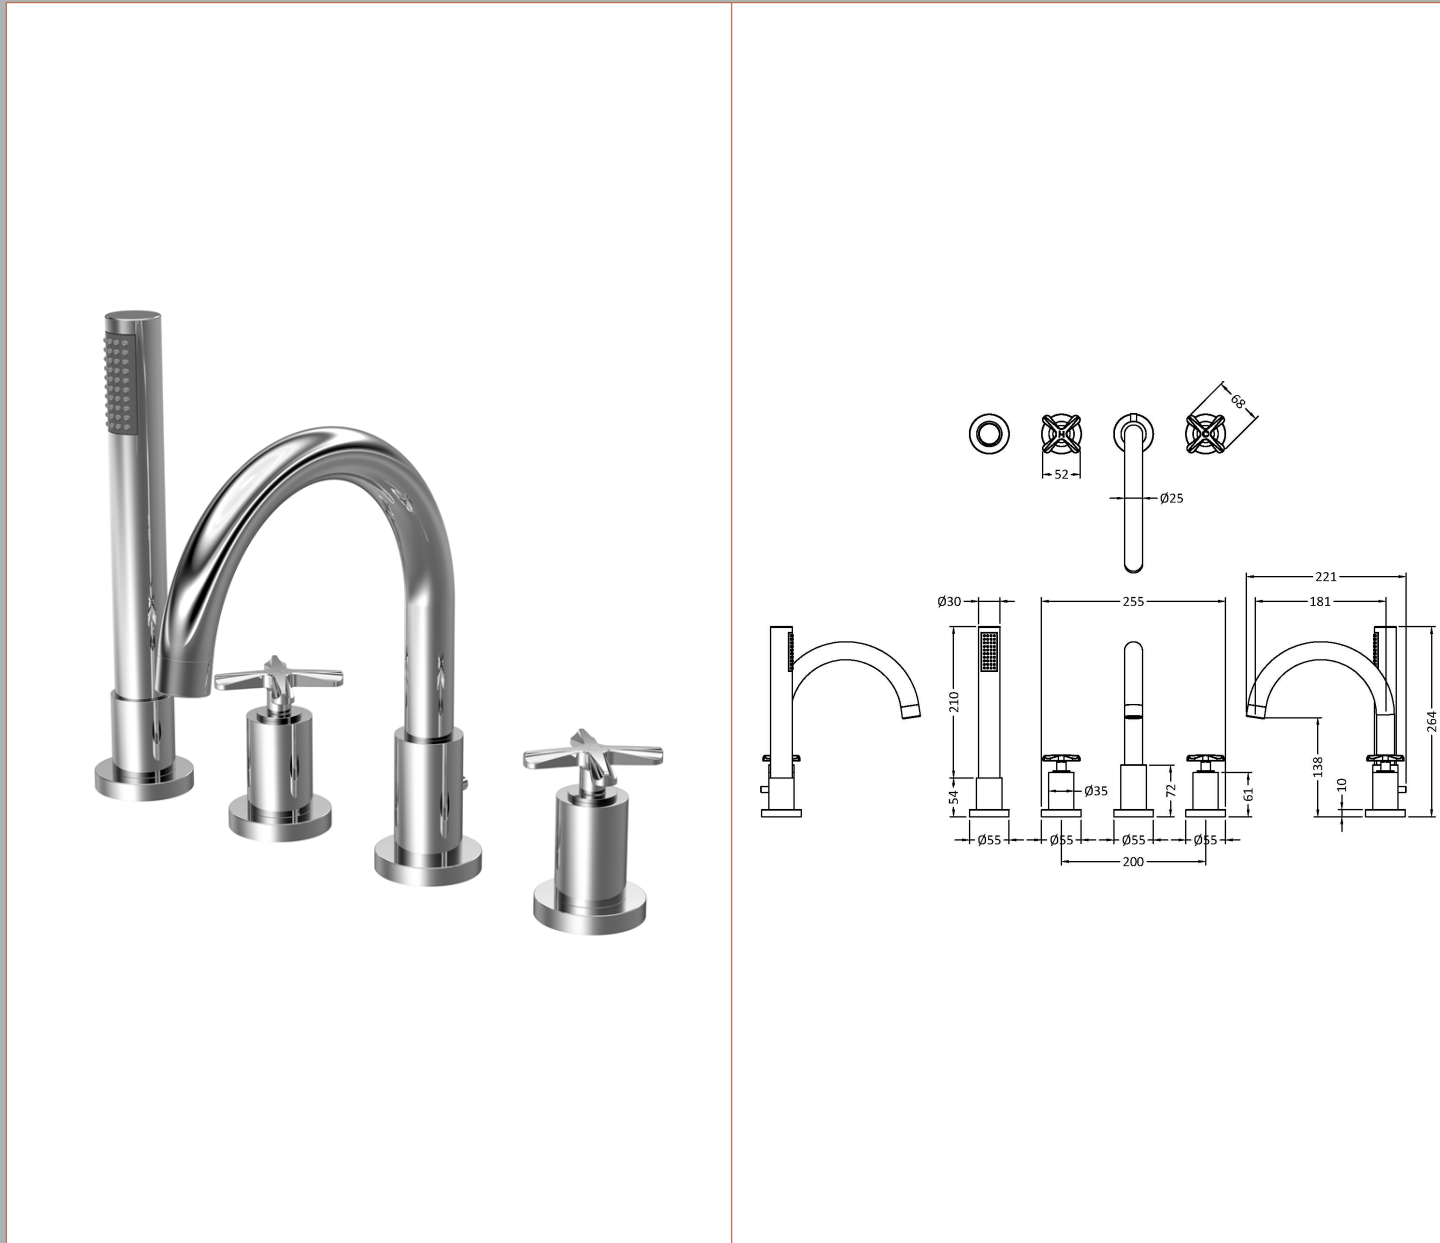

Sales Code: CLX334S

Description: Aztec 4 Tap Hole Bath Mixer

Product Dimensions

Height (mm):	
Width (mm):	
Depth (mm):	
Length (mm):	
Nett Weight (kg):	6

Packaging Dimensions

Height (mm):	250
Width (mm):	290
Depth (mm):	330
Gross Weight (kg):	6

Packaging Data

Box Colour:	
Box Qty:	0
Label Size:	0 x 0
Label Colour:	
Label Qty:	0

Outer Box Dimensions (If Applicable)

Height (mm):	
Width (mm):	
Depth (mm):	
Length (mm):	
Gross Weight (kg):	
Barcode:	5056678414019

Product Details

Country of Origin:	
Fitting Instruction:	Yes
Product Material:	
Control Type:	
Waste Included:	
Waste Type:	
WRAS Approval:	Approval No:
Valve/Cartridge Type:	
Colour/Finish:	
Mount Type:	
Operating Pressure (bar):	
Flow Rates: (Litres Per Min)	0.1 bar: 0.5 bar: 1 bar: 2 bar: 3 bar:
Pipe Size:	
Pipe Centres:	