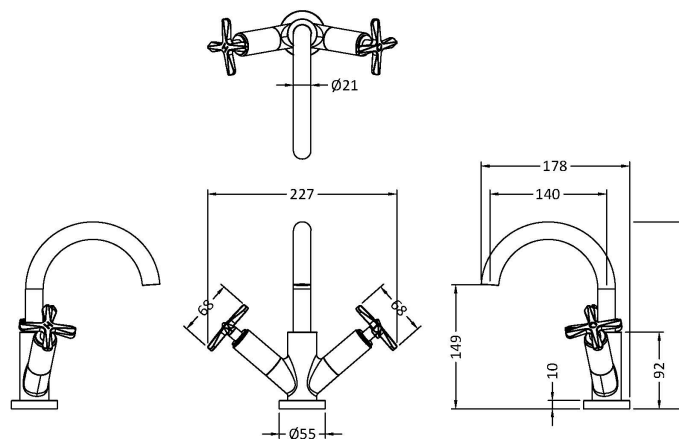

Sales Code: CLX315

Description: Aztec Mono Basin Mixer Inc Waste

Product Dimensions

Height (mm):	217
Width (mm):	230
Depth (mm):	175
Length (mm):	
Nett Weight (kg):	2.5

Packaging Dimensions

Height (mm):	90
Width (mm):	175
Depth (mm):	270
Gross Weight (kg):	2.6

Packaging Data

Box Colour:	White Cardboard Box
Box Qty:	1
Label Size:	100 x 50
Label Colour:	White Label
Label Qty:	2

Outer Box Dimensions (If Applicable)

Height (mm):	410
Width (mm):	557
Depth (mm):	295
Length (mm):	
Gross Weight (kg):	20
Barcode:	5056462699226

Product Details

Country of Origin:	United Kingdom
Fitting Instruction:	No
Product Material:	Brass
Control Type:	Manual
Waste Included:	Waste Included
Waste Type:	Push Button
WRAS Approval: Yes	Approval No: 2206030
Valve/Cartridge Type:	1/4 Turn Ceramic Disc
Colour/Finish:	Chrome
Mount Type:	Deck
Operating Pressure (bar):	0.1

Flow Rates: (Litres Per Min)	0.1 bar: 3	0.5 bar: 16	1 bar: 22	2 bar: 31	3 bar: 38
Pipe Size:	15 mm (1/2" Bsp)				
Pipe Centres:	N/A				