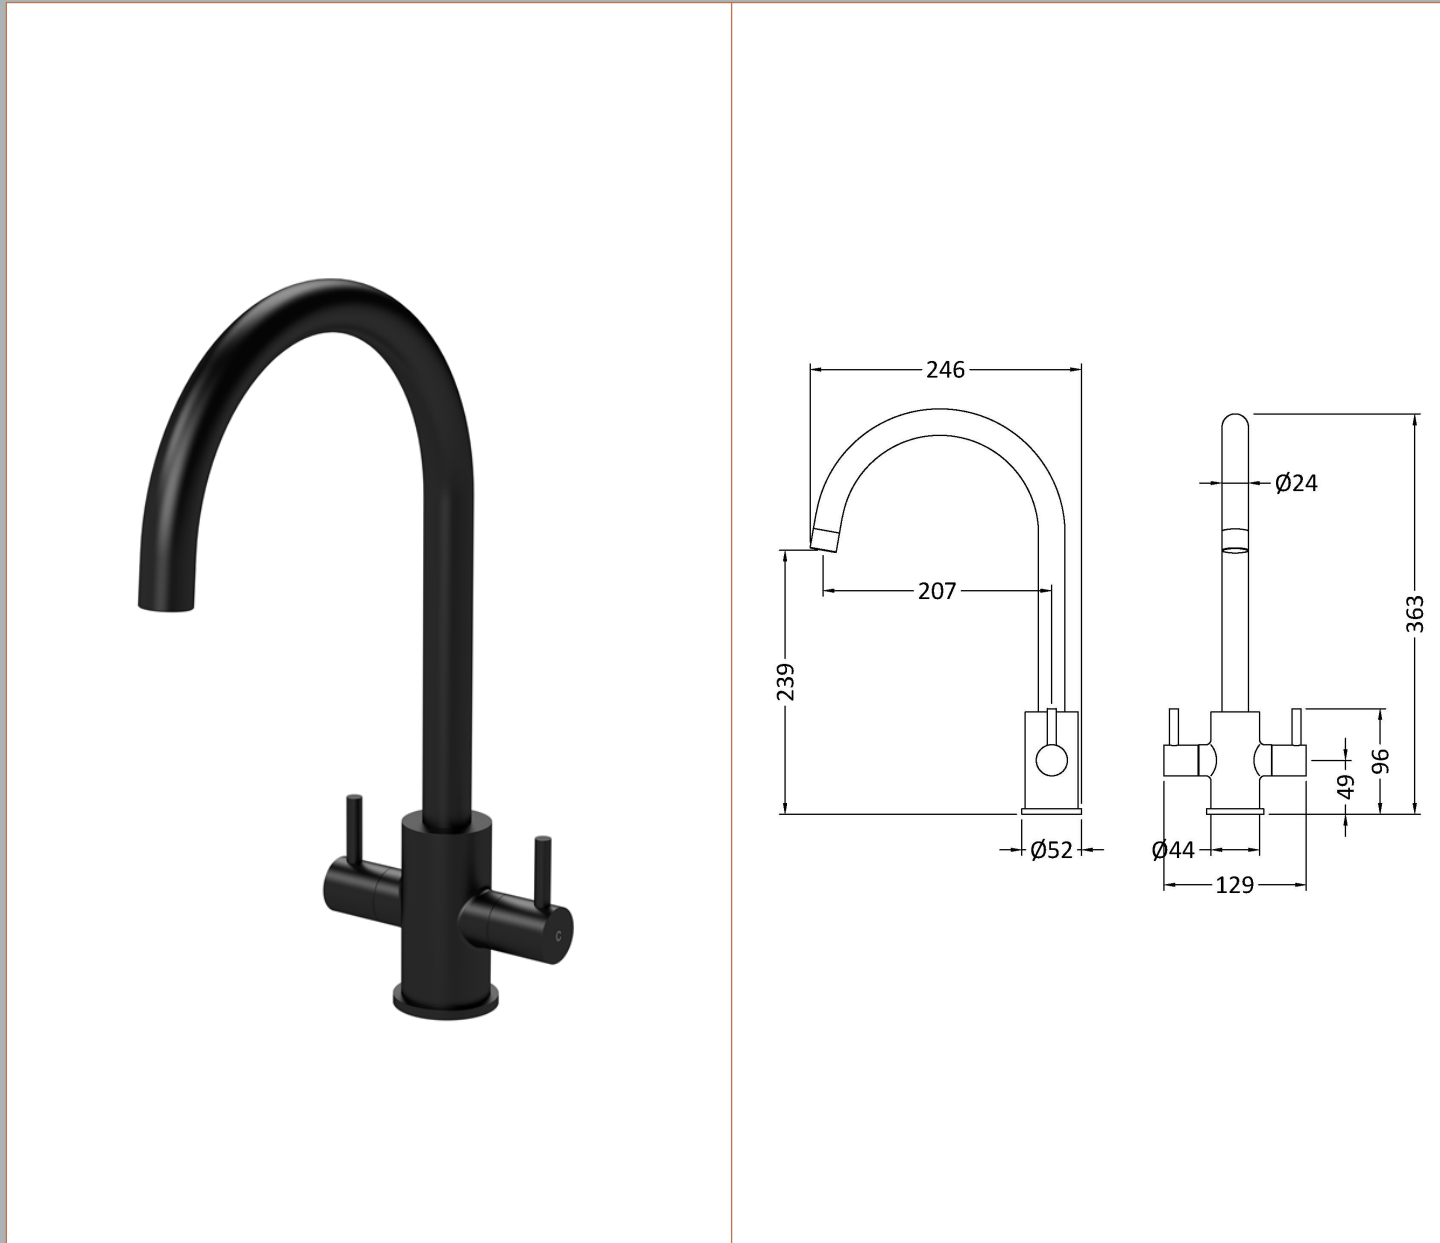

Sales Code: KLA405DL

Description: Lachen Mono Dual Lever Matt Black

Product Dimensions

Height (mm):	363
Width (mm):	129
Depth (mm):	246
Length (mm):	
Nett Weight (kg):	1.15

Packaging Dimensions

Height (mm):	75
Width (mm):	320
Depth (mm):	410
Gross Weight (kg):	1.51

Packaging Data

Box Colour:	Brown Cardboard Box
Box Qty:	1
Label Size:	100 x 50
Label Colour:	White Label
Label Qty:	1

Outer Box Dimensions (If Applicable)

Height (mm):	395
Width (mm):	335
Depth (mm):	370
Length (mm):	
Gross Weight (kg):	6
Barcode:	5056678400807

Product Details

Country of Origin:	China
Fitting Instruction:	No
Product Material:	Brass
Control Type:	Manual
Waste Included:	Waste Not Included
Waste Type:	Not Applicable
WRAS Approval: No	Approval No: N/A
Valve/Cartridge Type:	1/4 Turn Ceramic Disc
Colour/Finish:	Matt Black
Mount Type:	Deck
Operating Pressure (bar):	0.5
Flow Rates: (Litres Per Min)	0.1 bar: 4.1 0.5 bar: 7 1 bar: 9.5 2 bar: 13 3 bar: 15.9
Pipe Size:	15 mm (1/2" Bsp)
Pipe Centres:	N/A