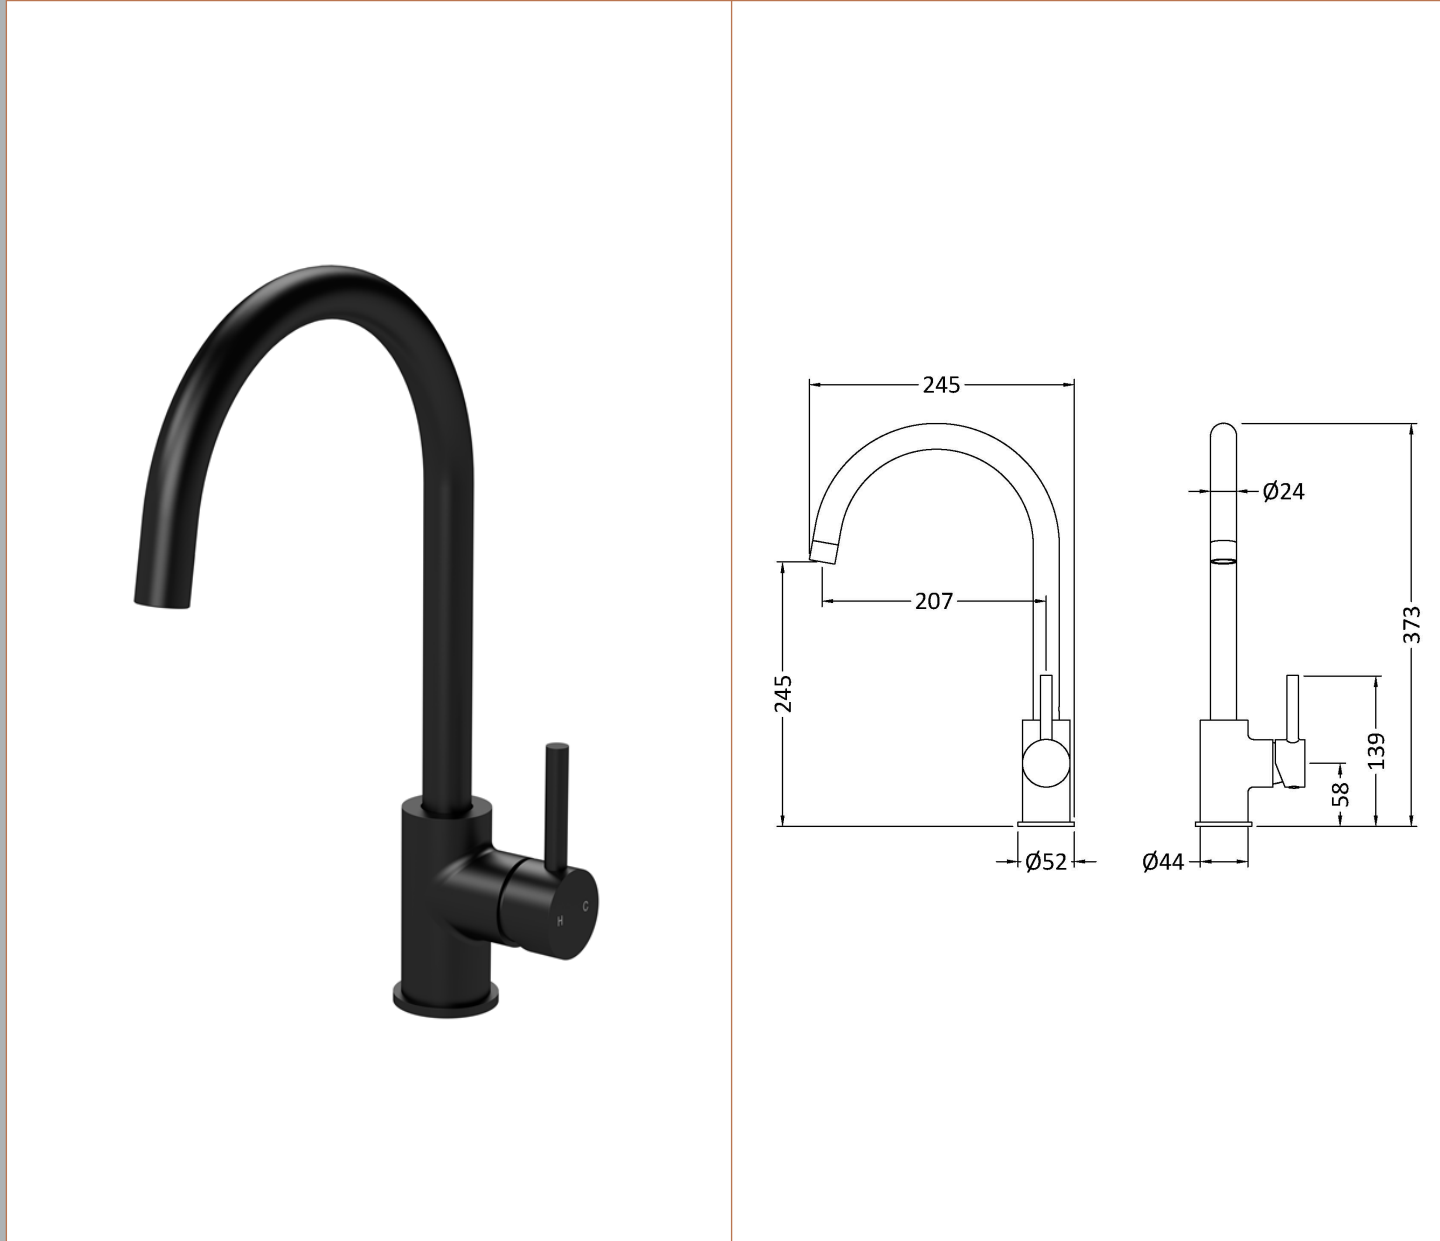

Sales Code: KLA405SL

Description: Lachen Mono Single Lever Matt Black

### Product Dimensions

Height (mm):	373
Width (mm):	90
Depth (mm):	245
Length (mm):	
Nett Weight (kg):	1

### Packaging Dimensions

Height (mm):	75
Width (mm):	320
Depth (mm):	410
Gross Weight (kg):	1.48

### Outer Box Dimensions (If Applicable)

Height (mm):	395
Width (mm):	335
Depth (mm):	370
Length (mm):	
Gross Weight (kg):	5
Barcode:	5056678400852