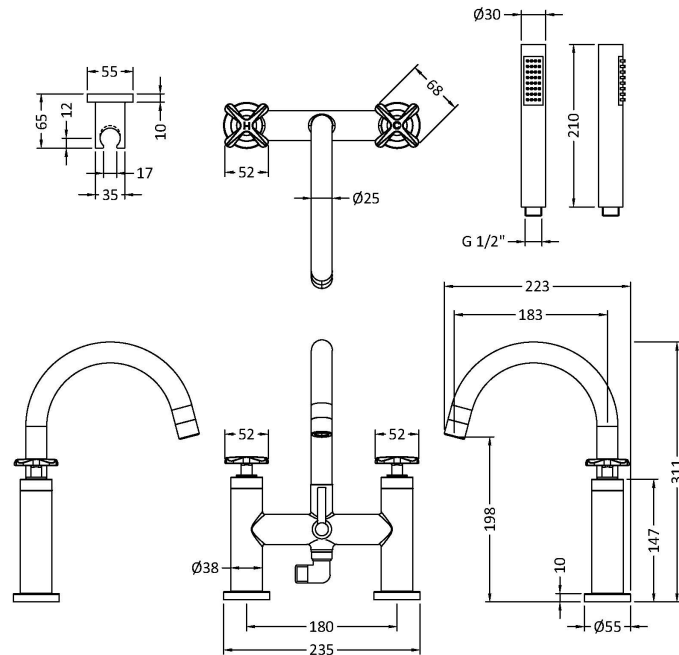

### Product Dimensions

Height (mm):	319
Width (mm):	230
Depth (mm):	50
Length (mm):	
Nett Weight (kg):	4.4

### Packaging Dimensions

Height (mm):	140
Width (mm):	235
Depth (mm):	265
Gross Weight (kg):	4.4

### Outer Box Dimensions (If Applicable)

Height (mm):	315
Width (mm):	490
Depth (mm):	280
Length (mm):	
Gross Weight (kg):	18
Barcode:	5056462699363

Flow Rates: (Litres Per Min)	0.1 bar: 7	0.5 bar: 22	1 bar: 29	2 bar: 39	3 bar: 44
Pipe Size:	22 mm (3/4" Bsp)				
Pipe Centres:	N/A				