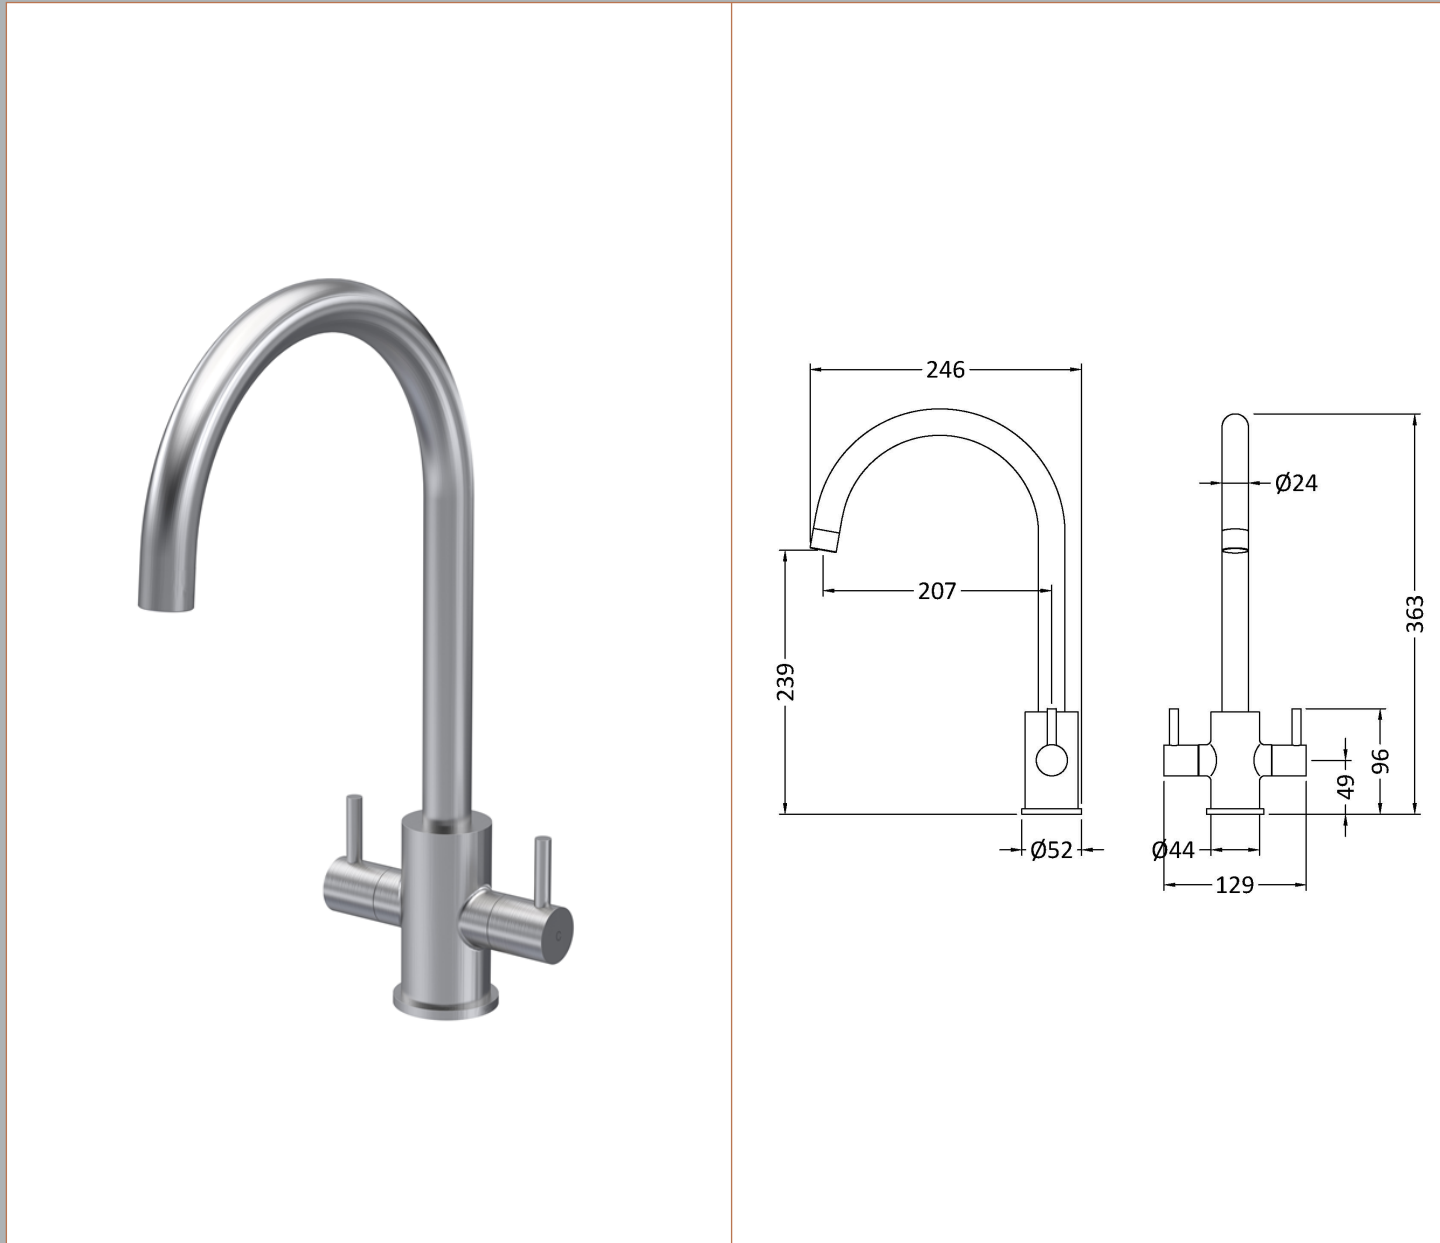

Sales Code: KLA605DL

Description: Lachen Mono Dual Lever Brushed Nickel

Product Dimensions

Height (mm):	363
Width (mm):	129
Depth (mm):	246
Length (mm):	
Nett Weight (kg):	1.15

Packaging Dimensions

Height (mm):	75
Width (mm):	320
Depth (mm):	410
Gross Weight (kg):	1.51

Packaging Data

Box Colour:	Brown Cardboard Box
Box Qty:	1
Label Size:	100 x 50
Label Colour:	White Label
Label Qty:	1

Outer Box Dimensions (If Applicable)

Height (mm):	395
Width (mm):	335
Depth (mm):	370
Length (mm):	
Gross Weight (kg):	6
Barcode:	5056678400791

Product Details

Country of Origin:	China
Fitting Instruction:	No
Product Material:	Brass
Control Type:	Manual
Waste Included:	Waste Not Included
Waste Type:	Not Applicable
WRAS Approval: No	Approval No: N/A
Valve/Cartridge Type:	1/4 Turn Ceramic Disc
Colour/Finish:	Brushed Nickel
Mount Type:	Deck
Operating Pressure (bar):	0.5

Flow Rates: (Litres Per Min)	0.1 bar: 4.1	0.5 bar: 7	1 bar: 9.5	2 bar: 13	3 bar: 15.9
Pipe Size:	15 mm (1/2" Bsp)				
Pipe Centres:	N/A				