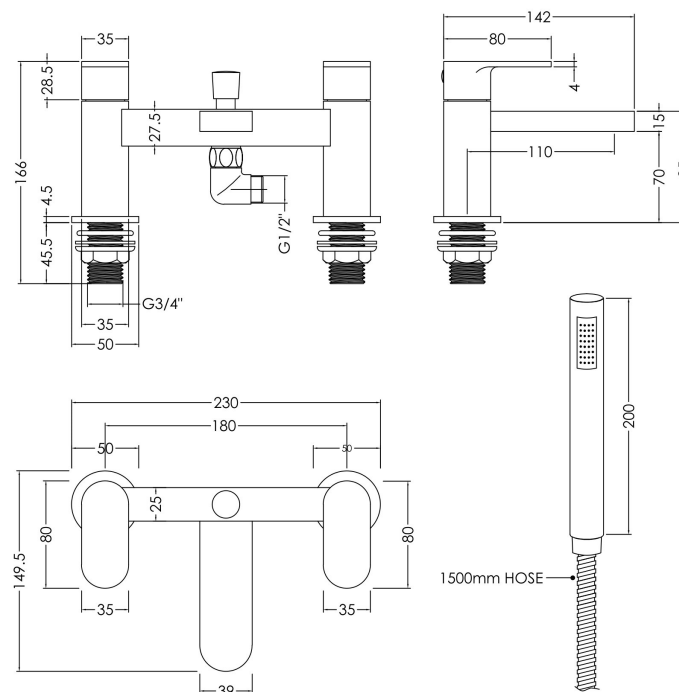

Sales Code: BIN304

Description: Binsey D/M Bsm With Kit

Product Dimensions

| | |
|-------------------|------|
| Height (mm): | 120 |
| Width (mm): | 215 |
| Depth (mm): | 142 |
| Length (mm): | |
| Nett Weight (kg): | 2.31 |

Packaging Dimensions

| | |
|--------------------|------|
| Height (mm): | 185 |
| Width (mm): | 190 |
| Depth (mm): | 270 |
| Gross Weight (kg): | 2.31 |

Packaging Data

| | |
|---------------|---------------------|
| Box Colour: | White Cardboard Box |
| Box Qty: | 1 |
| Label Size: | 100 x 50 |
| Label Colour: | White Label |
| Label Qty: | 1 |

Outer Box Dimensions (If Applicable)

| | |
|--------------------|---------------|
| Height (mm): | 560 |
| Width (mm): | 440 |
| Depth (mm): | 430 |
| Length (mm): | |
| Gross Weight (kg): | |
| Barcode: | 5056211898863 |

Product Details

| | |
|------------------------------|--|
| Country of Origin: | China |
| Fitting Instruction: | No |
| Product Material: | Brass/ABS |
| Control Type: | Manual |
| Waste Included: | Waste Not Included |
| Waste Type: | Not Applicable |
| WRAS Approval: No | Approval No: N/A |
| Valve/Cartridge Type: | 1/4 Turn Ceramic Disc |
| Colour/Finish: | Chrome |
| Mount Type: | Deck |
| Operating Pressure (bar): | 2 |
| Flow Rates: (Litres Per Min) | 0.1 bar: 4.6 0.5 bar: 11.7 1 bar: 16.2 2 bar: 23 3 bar: 28 |
| Pipe Size: | 3/4" |
| Pipe Centres: | 180 |