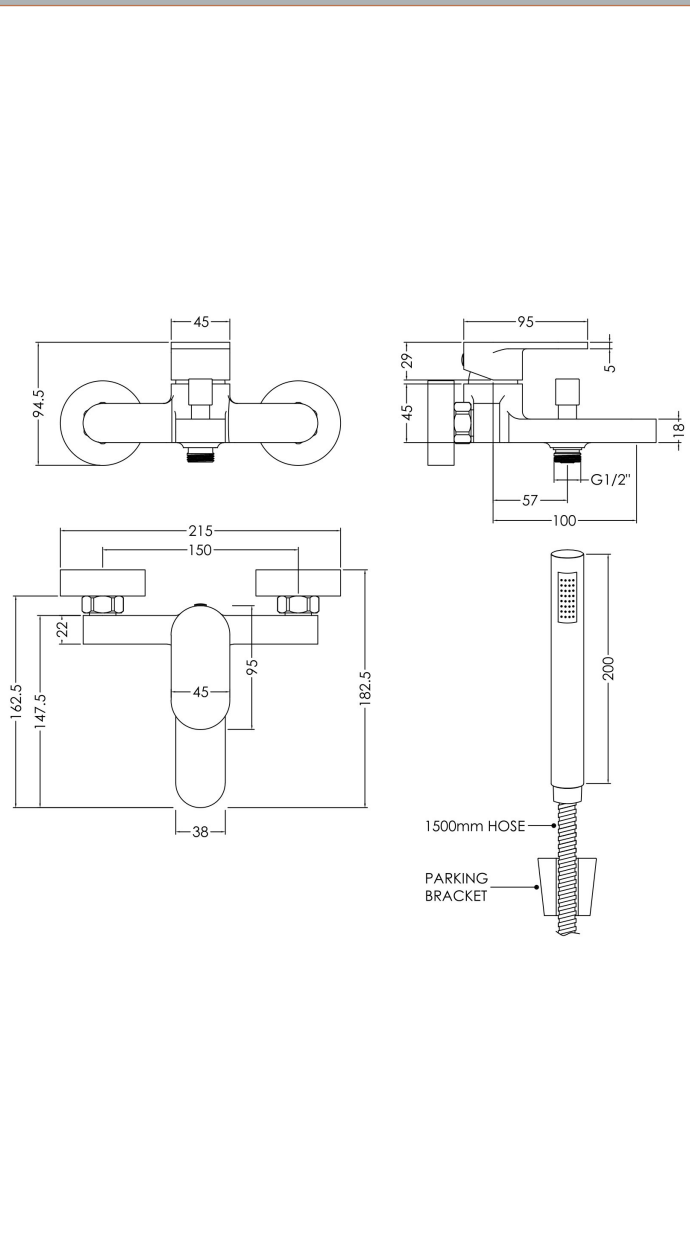

Sales Code: BIN316

Description: Binsey W/M Sl Bsm With Kit

Product Dimensions	
Height (mm):	77
Width (mm):	180
Depth (mm):	147
Length (mm):	
Nett Weight (kg):	1.7
Packaging Dimensions	
Height (mm):	85
Width (mm):	220
Depth (mm):	330
Gross Weight (kg):	1.7
Packaging Data	
Box Colour:	White Cardboard Box
Box Qty:	1
Label Size:	100 x 50
Label Colour:	White Label
Label Qty:	1
Outer Box Dimensions (If Applicable)	
Height (mm):	565
Width (mm):	525
Depth (mm):	350
Length (mm):	
Gross Weight (kg):	
Barcode:	5056211898900
Product Details	
Country of Origin:	China
Fitting Instruction:	No
Product Material:	Brass/ABS
Control Type:	Manual
Waste Included:	Waste Not Included
Waste Type:	Not Applicable
WRAS Approval: No	Approval No: N/A
Valve/Cartridge Type:	1/4 Turn Ceramic Disc
Colour/Finish:	Chrome
Mount Type:	Wall
Operating Pressure (bar):	3
Flow Rates: (Litres Per Min)	0.1 bar: 2.6 0.5 bar: 6 1 bar: 8.4 2 bar: 12 3 bar: 14.5
Pipe Size:	3/4"
Pipe Centres:	150