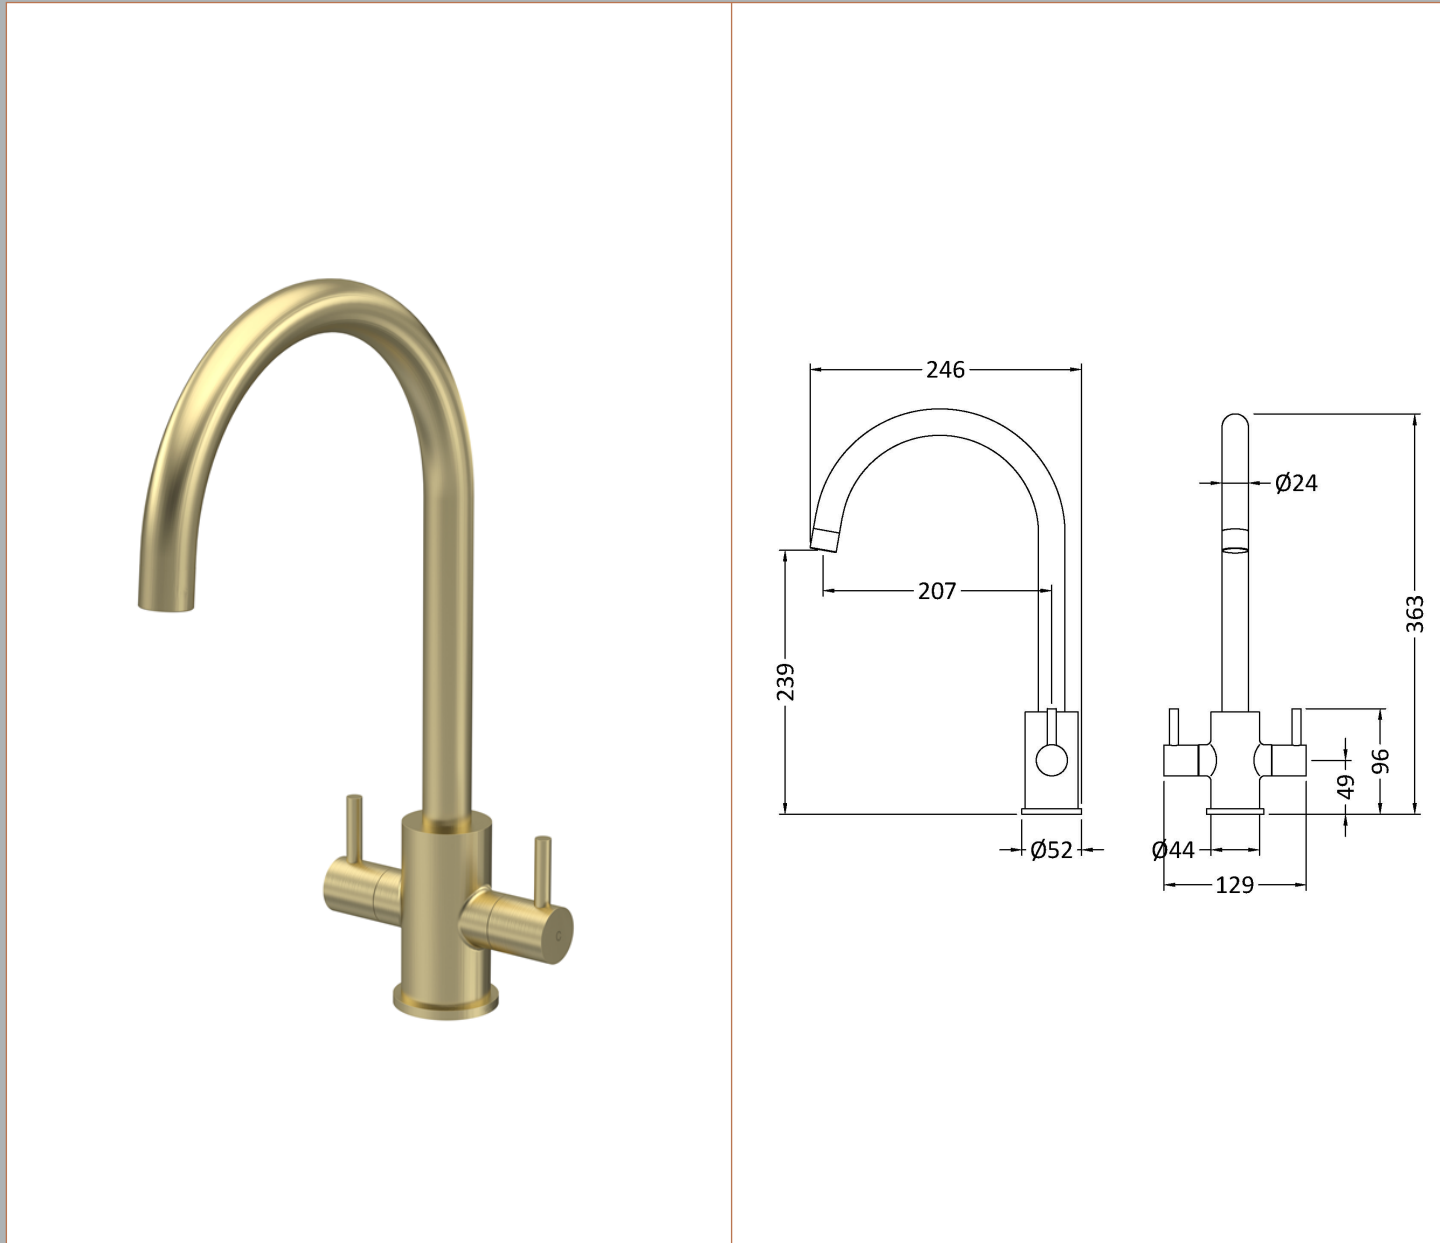

Sales Code: KLA805DL

Description: Lachen Mono Dual Lever Brushed Brass

Product Dimensions

Height (mm):	363
Width (mm):	129
Depth (mm):	246
Length (mm):	
Nett Weight (kg):	1.15

Packaging Dimensions

Height (mm):	75
Width (mm):	320
Depth (mm):	410
Gross Weight (kg):	1.51

Packaging Data

Box Colour:	Brown Cardboard Box
Box Qty:	1
Label Size:	100 x 50
Label Colour:	White Label
Label Qty:	1

Outer Box Dimensions (If Applicable)

Height (mm):	395
Width (mm):	335
Depth (mm):	370
Length (mm):	
Gross Weight (kg):	6
Barcode:	5056678400784

Product Details

Country of Origin:	China
Fitting Instruction:	No
Product Material:	Brass
Control Type:	Manual
Waste Included:	Waste Not Included
Waste Type:	Not Applicable
WRAS Approval: No	Approval No: N/A
Valve/Cartridge Type:	1/4 Turn Ceramic Disc
Colour/Finish:	Brushed Brass
Mount Type:	Deck
Operating Pressure (bar):	0.5

Flow Rates: (Litres Per Min)	0.1 bar: 4.1	0.5 bar: 7	1 bar: 9.5	2 bar: 13	3 bar: 15.9
Pipe Size:	15 mm (1/2" Bsp)				
Pipe Centres:	N/A				