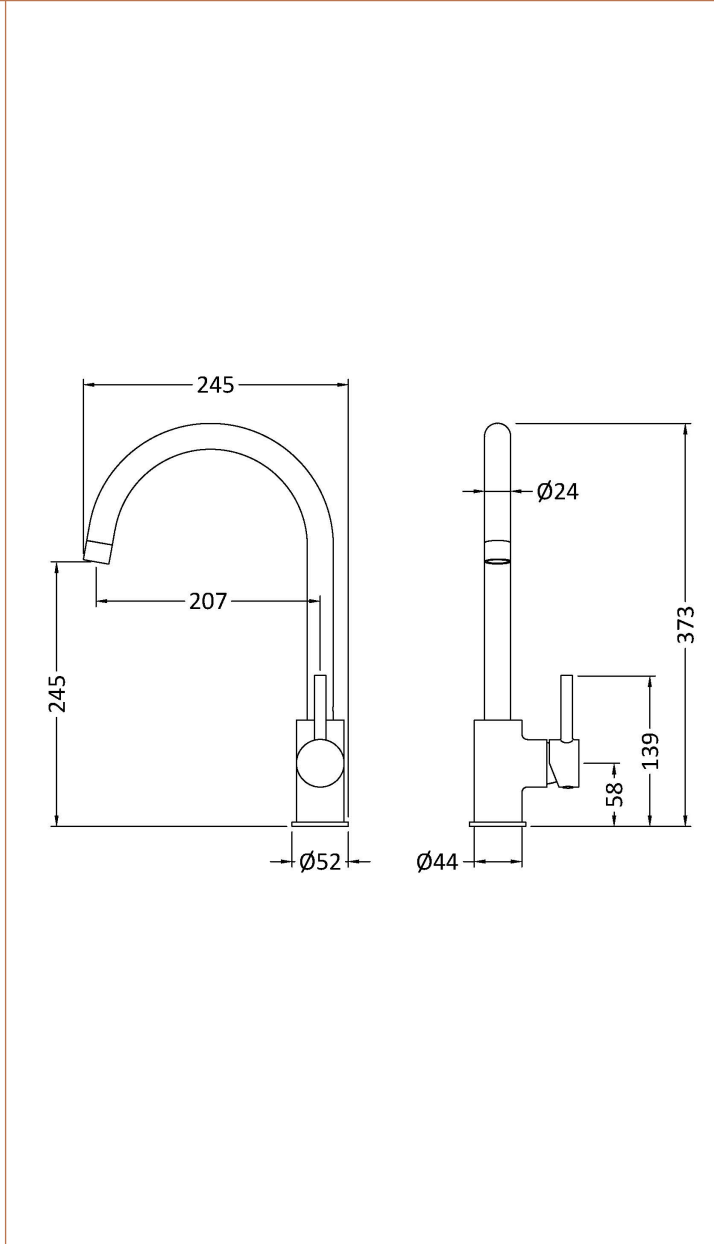

**Sales Code:** KLA805SL

**Description:** Lachen Mono Single Lever Brushed Brass

<b>Product Dimensions</b>	
Height (mm):	373
Width (mm):	90
Depth (mm):	245
Length (mm):	
Nett Weight (kg):	1
<b>Packaging Dimensions</b>	
Height (mm):	75
Width (mm):	320
Depth (mm):	410
Gross Weight (kg):	1.48
<b>Packaging Data</b>	
Box Colour:	Brown Cardboard Box
Box Qty:	1
Label Size:	100 x 50
Label Colour:	White Label
Label Qty:	1
<b>Outer Box Dimensions (If Applicable)</b>	
Height (mm):	395
Width (mm):	335
Depth (mm):	370
Length (mm):	
Gross Weight (kg):	5
Barcode:	5056678400838
<b>Product Details</b>	
Country of Origin:	China
Fitting Instruction:	No
Product Material:	Brass
Control Type:	Manual
Waste Included:	Waste Not Included
Waste Type:	Not Applicable
WRAS Approval: No	Approval No: N/A
Valve/Cartridge Type:	1/4 Turn Ceramic Disc
Colour/Finish:	Brushed Brass
Mount Type:	Deck
Operating Pressure (bar):	0.5
Flow Rates: (Litres Per Min)	0.1 bar: 3.4 0.5 bar: 5.9 1 bar: 8.2 2 bar: 11.4 3 bar: 13.8
Pipe Size:	15 mm (1/2" Bsp)
Pipe Centres:	N/A