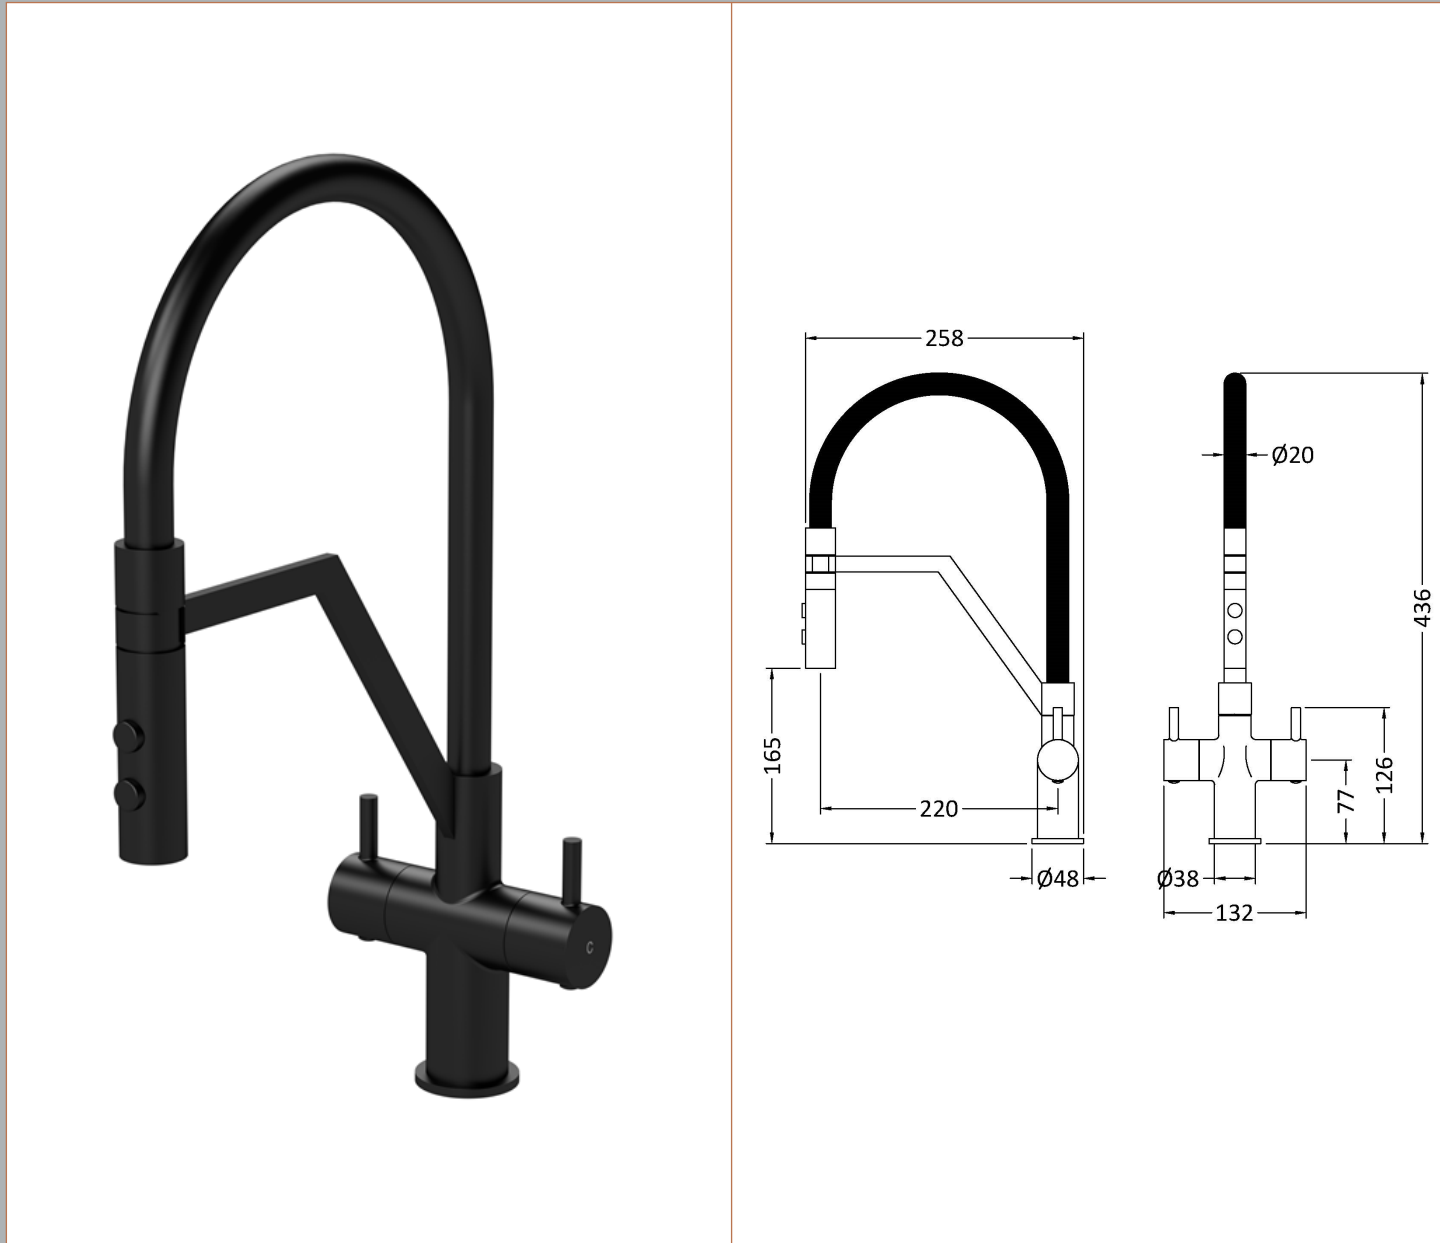

Sales Code: KRA405DL

Description: Ravi Mono Dual Lever Matt Black

Product Dimensions

Height (mm):	436
Width (mm):	132
Depth (mm):	258
Length (mm):	
Nett Weight (kg):	1.9

Packaging Dimensions

Height (mm):	70
Width (mm):	340
Depth (mm):	460
Gross Weight (kg):	2.4

Packaging Data

Box Colour:	Brown Cardboard Box
Box Qty:	1
Label Size:	100 x 50
Label Colour:	White Label
Label Qty:	1

Outer Box Dimensions (If Applicable)

Height (mm):	395
Width (mm):	335
Depth (mm):	445
Length (mm):	
Gross Weight (kg):	10
Barcode:	5056678401002

Product Details

Country of Origin:	China
Fitting Instruction:	No
Product Material:	Brass
Control Type:	Manual
Waste Included:	Waste Not Included
Waste Type:	Not Applicable
WRAS Approval: No	Approval No: N/A
Valve/Cartridge Type:	1/4 Turn Ceramic Disc
Colour/Finish:	Matt Black
Mount Type:	Deck
Operating Pressure (bar):	0.5

Flow Rates: (Litres Per Min)	0.1 bar: 1.6	0.5 bar: 3.1	1 bar: 4.3	2 bar: 6	3 bar: 7.3
Pipe Size:	15 mm (1/2" Bsp)				
Pipe Centres:	N/A				