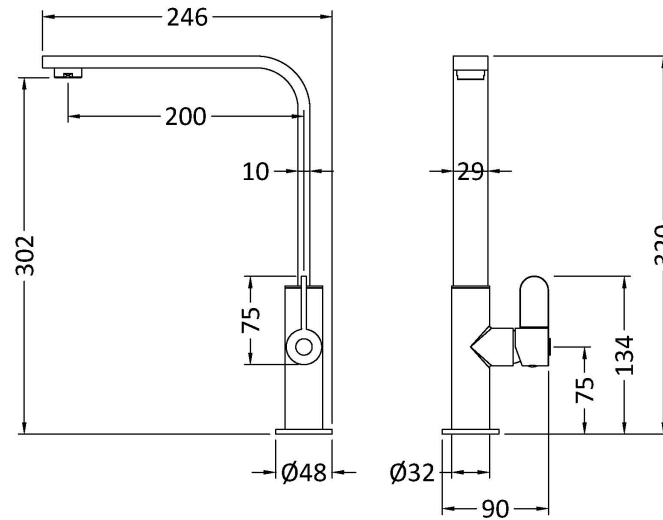

**Sales Code:** KCH405SL

**Description:** Churni Mono Single Lever Matt Black

**Product Dimensions**

Height (mm):	320
Width (mm):	90
Depth (mm):	246
Length (mm):	
Nett Weight (kg):	0.95

**Packaging Dimensions**

Height (mm):	70
Width (mm):	265
Depth (mm):	415
Gross Weight (kg):	1.39

**Packaging Data**

Box Colour:	Brown Cardboard Box
Box Qty:	1
Label Size:	100 x 50
Label Colour:	White Label
Label Qty:	1

**Outer Box Dimensions (If Applicable)**

Height (mm):	370
Width (mm):	280
Depth (mm):	395
Length (mm):	
Gross Weight (kg):	5
Barcode:	5056678400654

**Product Details**

Country of Origin:	China
Fitting Instruction:	No
Product Material:	Brass
Control Type:	Manual
Waste Included:	Waste Not Included
Waste Type:	Not Applicable
WRAS Approval: No	Approval No: N/A
Valve/Cartridge Type:	1/4 Turn Ceramic Disc
Colour/Finish:	Matt Black
Mount Type:	Deck
Operating Pressure (bar):	0.5

Flow Rates: (Litres Per Min)	0.1 bar: 1.8	0.5 bar: 3.4	1 bar: 4.6	2 bar: 6.3	3 bar: 7.7
Pipe Size:	15 mm (1/2" Bsp)				
Pipe Centres:	N/A				