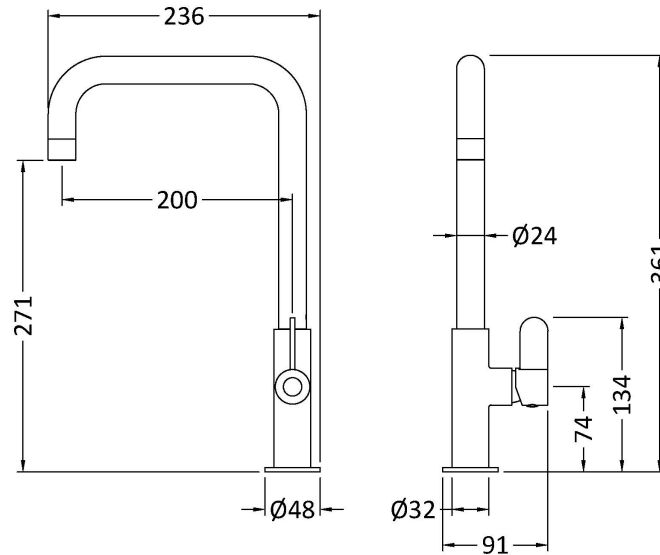

Sales Code: KSI305SL

Description: Kosi Mono Single Lever Chrome

Product Dimensions

Height (mm):	361
Width (mm):	90
Depth (mm):	236
Length (mm):	
Nett Weight (kg):	1.05

Packaging Dimensions

Height (mm):	70
Width (mm):	265
Depth (mm):	415
Gross Weight (kg):	1.31

Packaging Data

Box Colour:	Brown Cardboard Box
Box Qty:	1
Label Size:	100 x 50
Label Colour:	White Label
Label Qty:	1

Outer Box Dimensions (If Applicable)

Height (mm):	370
Width (mm):	280
Depth (mm):	395
Length (mm):	
Gross Weight (kg):	6
Barcode:	5056678400722

Product Details

Country of Origin:	China
Fitting Instruction:	No
Product Material:	Brass
Control Type:	Manual
Waste Included:	Waste Not Included
Waste Type:	Not Applicable
WRAS Approval: No	Approval No: N/A
Valve/Cartridge Type:	1/4 Turn Ceramic Disc
Colour/Finish:	Chrome
Mount Type:	Deck
Operating Pressure (bar):	0.5

Flow Rates: (Litres Per Min) 0.1 bar: 1.9 0.5 bar: 3.7 1 bar: 5.1 2 bar: 7.2 3 bar: 8.7

Pipe Size: 15 mm (1/2" Bsp)

Pipe Centres: N/A