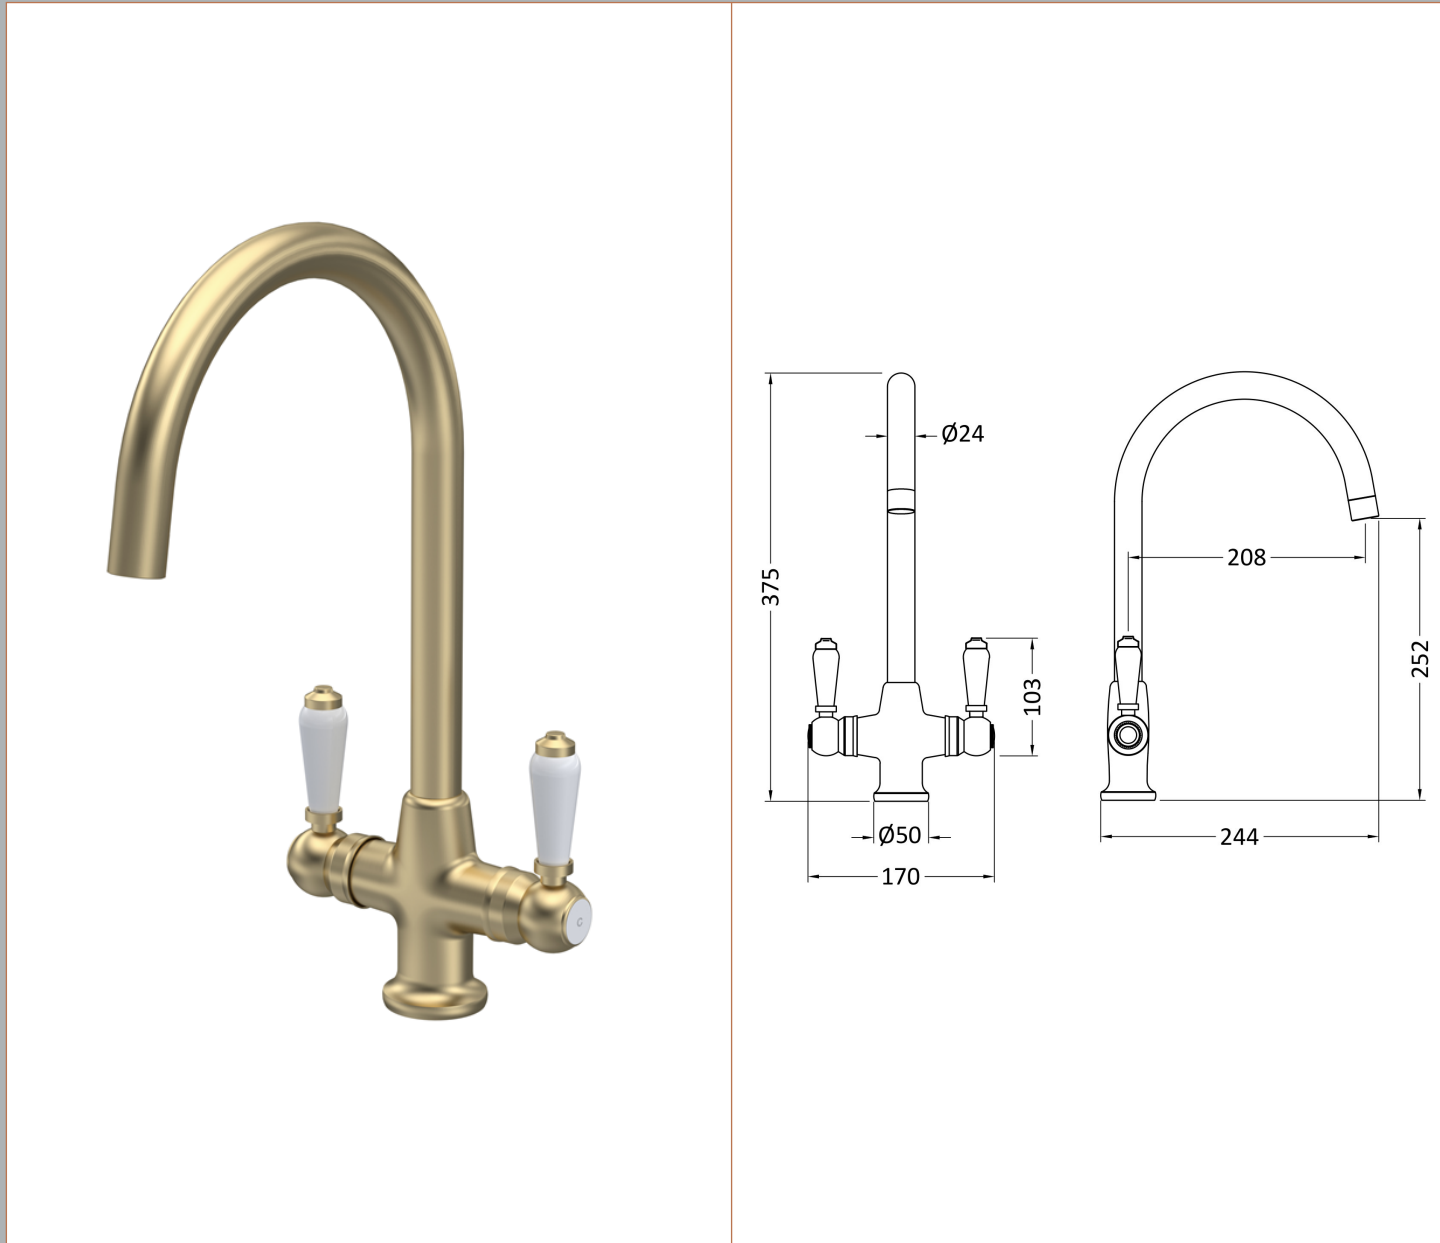

Sales Code: KB804

Description: Cruciform Sink Mixer Lever

**Product Dimensions**

Height (mm):	375
Width (mm):	160
Depth (mm):	220
Length (mm):	
Nett Weight (kg):	0.99

**Packaging Dimensions**

Height (mm):	55
Width (mm):	220
Depth (mm):	420
Gross Weight (kg):	1.19

**Packaging Data**

Box Colour:	Brown Cardboard Box
Box Qty:	1
Label Size:	100 x 50
Label Colour:	White Label
Label Qty:	1

**Outer Box Dimensions (If Applicable)**

Height (mm):	395
Width (mm):	335
Depth (mm):	425
Length (mm):	
Gross Weight (kg):	6
Barcode:	5056678401118

**Product Details**

Country of Origin:	China
Fitting Instruction:	No
Product Material:	Brass
Control Type:	Manual
Waste Included:	Waste Not Included
Waste Type:	Not Applicable
WRAS Approval:	Approval No: N/A
Valve/Cartridge Type:	1/4 Turn Ceramic Disc
Colour/Finish:	Brushed Brass
Mount Type:	Deck
Operating Pressure (bar):	0.5
Flow Rates: (Litres Per Min)	0.1 bar: 4    0.5 bar: 7.2    1 bar: 10    2 bar: 13.5    3 bar: 16.5
Pipe Size:	15 mm (1/2" Bsp)
Pipe Centres:	N/A