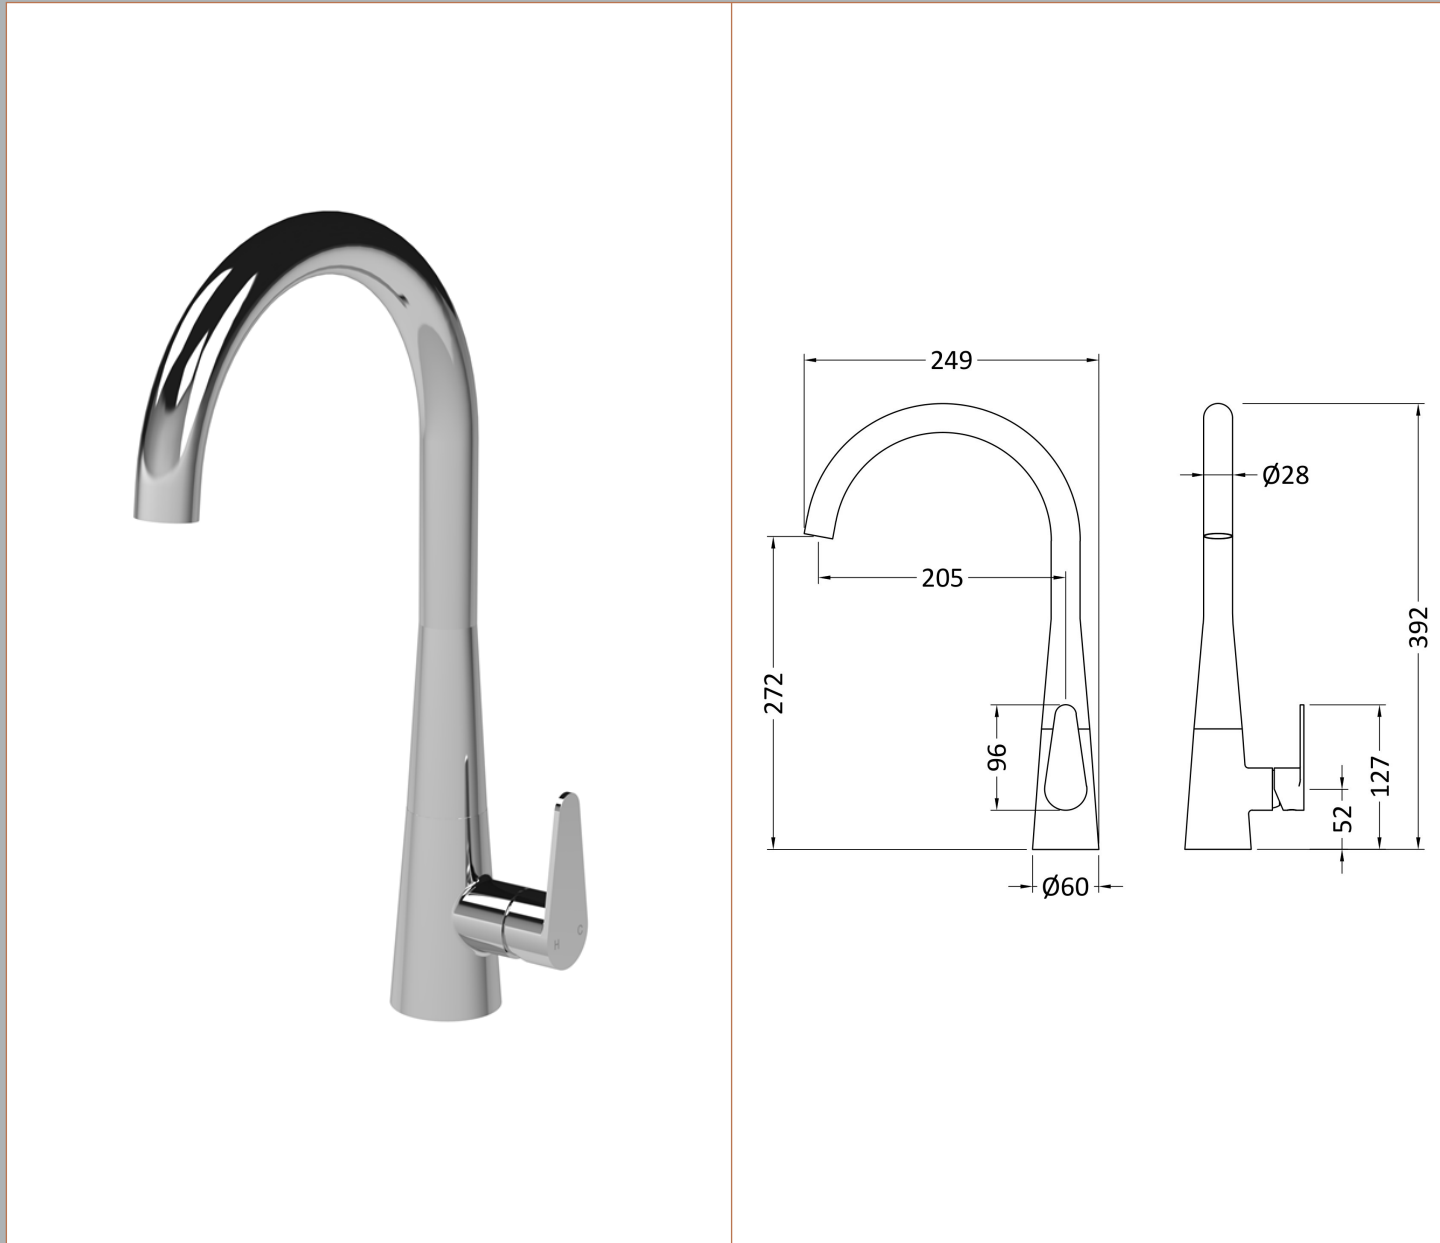

Sales Code: KSA305SL

Description: Samir Mono Single Lever Chrome

Product Dimensions

Height (mm):	392
Width (mm):	90
Depth (mm):	249
Length (mm):	
Nett Weight (kg):	1.65

Packaging Dimensions

Height (mm):	75
Width (mm):	320
Depth (mm):	430
Gross Weight (kg):	2.08

Packaging Data

Box Colour:	Brown Cardboard Box
Box Qty:	1
Label Size:	100 x 50
Label Colour:	White Label
Label Qty:	1

Outer Box Dimensions (If Applicable)

Height (mm):	395
Width (mm):	335
Depth (mm):	445
Length (mm):	
Gross Weight (kg):	17
Barcode:	5056678400920

Product Details

Country of Origin:	China
Fitting Instruction:	No
Product Material:	Brass
Control Type:	Manual
Waste Included:	Waste Not Included
Waste Type:	Not Applicable
WRAS Approval: No	Approval No: N/A
Valve/Cartridge Type:	1/4 Turn Ceramic Disc
Colour/Finish:	Chrome
Mount Type:	Deck
Operating Pressure (bar):	0.5

Flow Rates: (Litres Per Min)	0.1 bar: 1.9	0.5 bar: 4.3	1 bar: 6	2 bar: 8.6	3 bar: 10.5
Pipe Size:	15 mm (1/2" Bsp)				
Pipe Centres:	N/A				