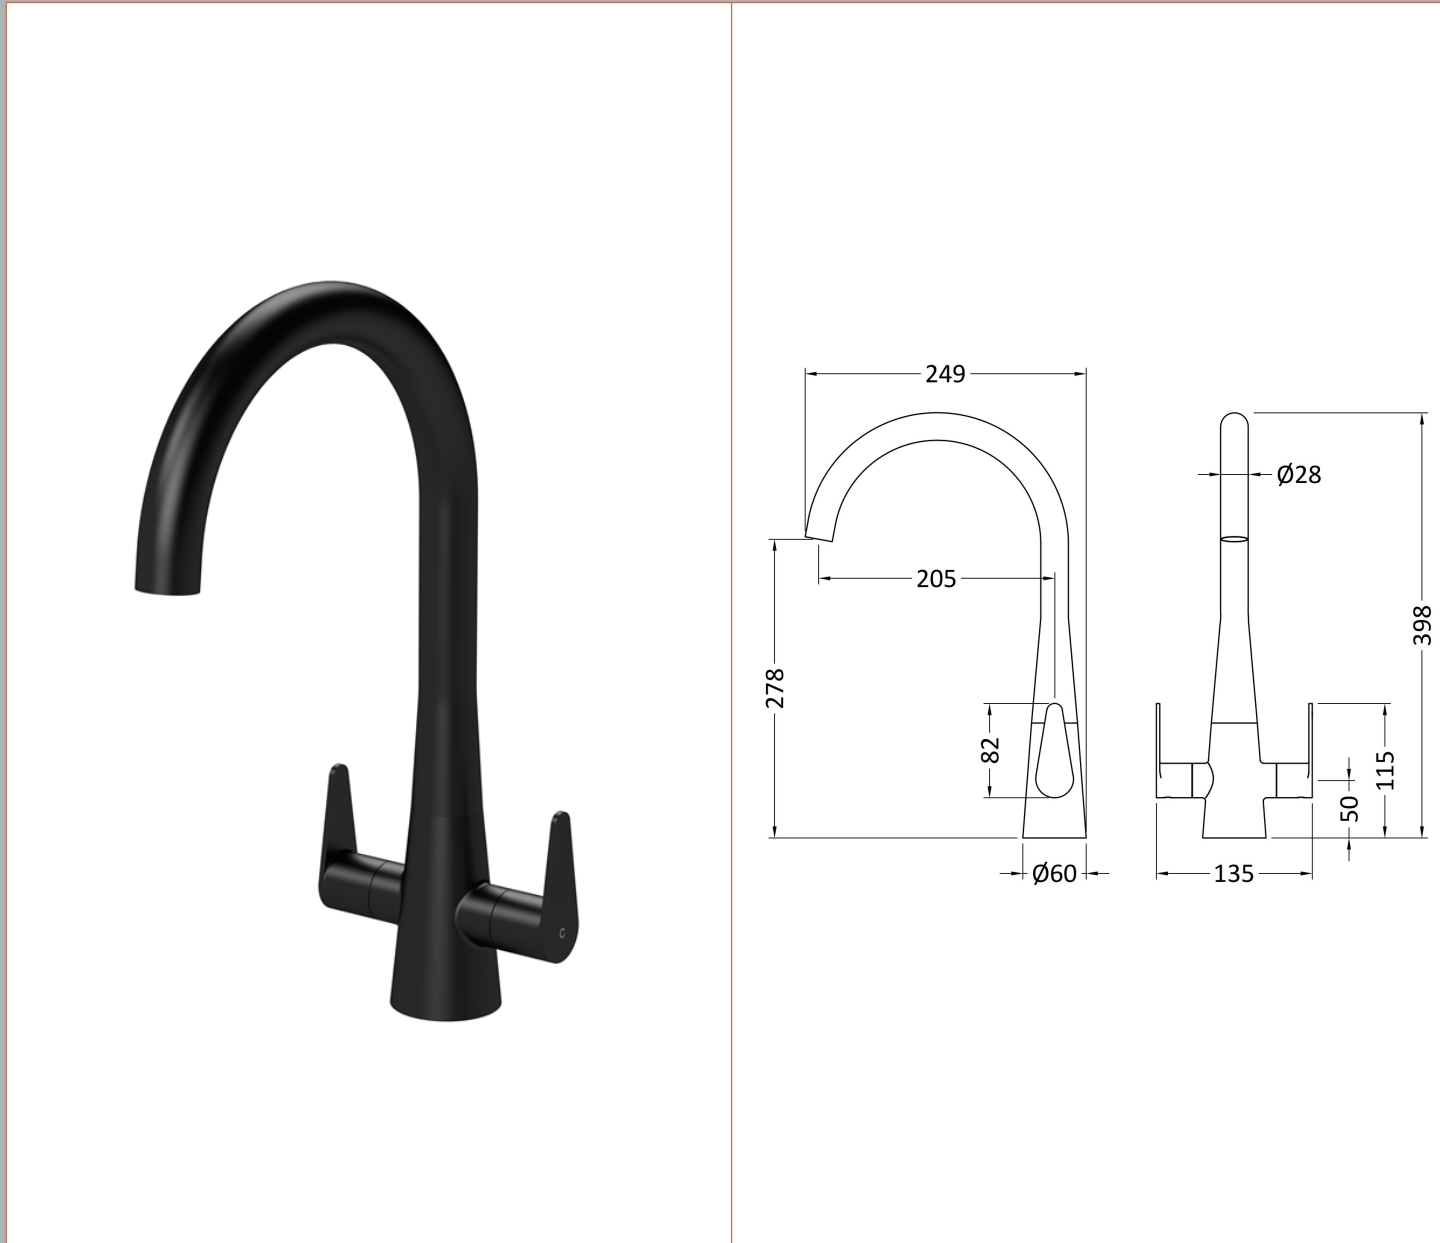

Sales Code: KSA405DL

Description: Samir Mono Dual Lever Matt Black

Product Dimensions

Height (mm):	398
Width (mm):	135
Depth (mm):	249
Length (mm):	
Nett Weight (kg):	1.75

Packaging Dimensions

Height (mm):	75
Width (mm):	320
Depth (mm):	430
Gross Weight (kg):	2.38

Packaging Data

Box Colour:	Brown Cardboard Box
Box Qty:	1
Label Size:	100 x 50
Label Colour:	White Label
Label Qty:	1

Outer Box Dimensions (If Applicable)

Height (mm):	395
Width (mm):	335
Depth (mm):	445
Length (mm):	
Gross Weight (kg):	18
Barcode:	5056678400906

Product Details

Country of Origin:	China
Fitting Instruction:	No
Product Material:	Brass
Control Type:	Manual
Waste Included:	Waste Not Included
Waste Type:	Not Applicable
WRAS Approval: No	Approval No: N/A
Valve/Cartridge Type:	1/4 Turn Ceramic Disc
Colour/Finish:	Matt Black
Mount Type:	Deck
Operating Pressure (bar):	0.5

Flow Rates: (Litres Per Min) 0.1 bar: 2.3 0.5 bar: 5 1 bar: 7.1 2 bar: 10 3 bar: 12.3

Pipe Size: 15 mm (1/2" Bsp)

Pipe Centres: N/A