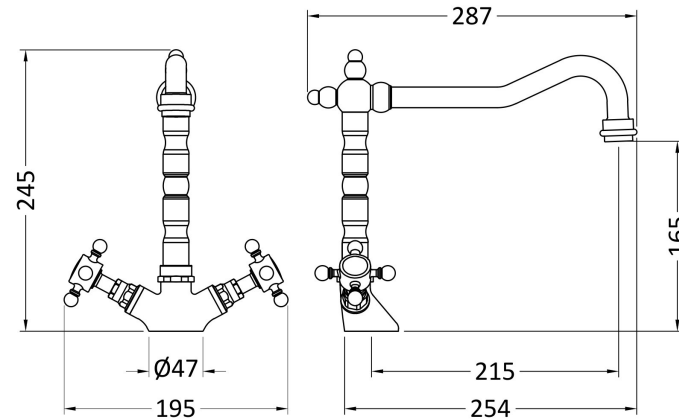

Sales Code: KB805

Description: French Classic Mono Sink Mixer

Product Dimensions

Height (mm):	240
Width (mm):	190
Depth (mm):	230
Length (mm):	
Nett Weight (kg):	0.93

Packaging Dimensions

Height (mm):	70
Width (mm):	280
Depth (mm):	360
Gross Weight (kg):	1.13

Packaging Data

Box Colour:	Brown Cardboard Box
Box Qty:	1
Label Size:	100 x 50
Label Colour:	White Label
Label Qty:	1

Outer Box Dimensions (If Applicable)

Height (mm):	370
Width (mm):	295
Depth (mm):	375
Length (mm):	
Gross Weight (kg):	6
Barcode:	5056678401132

Product Details

Country of Origin:	China
Fitting Instruction:	No
Product Material:	Brass
Control Type:	Manual
Waste Included:	Waste Not Included
Waste Type:	Not Applicable
WRAS Approval: No	Approval No: N/A
Valve/Cartridge Type:	1/4 Turn Ceramic Disc
Colour/Finish:	Brushed Brass
Mount Type:	Deck
Operating Pressure (bar):	0.5

Flow Rates: (Litres Per Min)	0.1 bar: 3.5	0.5 bar: 7.4	1 bar: 10.5	2 bar: 14.8	3 bar: 18.2
Pipe Size:	15 mm (1/2" Bsp)				
Pipe Centres:	N/A				