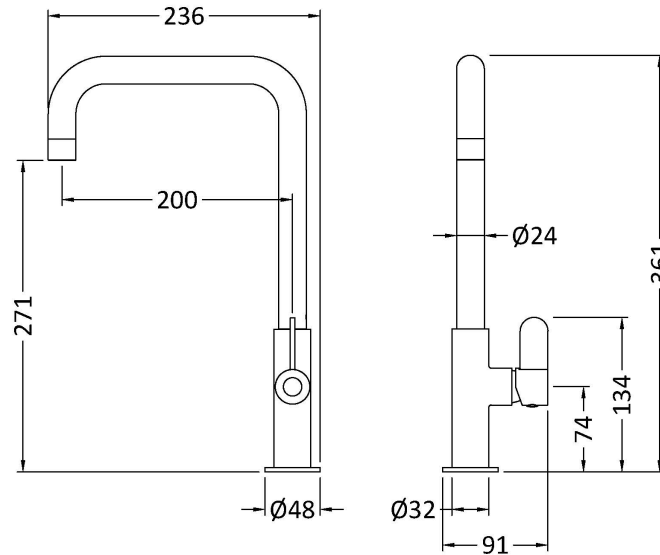

Sales Code: KSI405SL

Description: Kosi Mono Single Lever Matt Black

Product Dimensions

Height (mm):	361
Width (mm):	90
Depth (mm):	236
Length (mm):	
Nett Weight (kg):	1.05

Packaging Dimensions

Height (mm):	70
Width (mm):	265
Depth (mm):	415
Gross Weight (kg):	1.31

Packaging Data

Box Colour:	Brown Cardboard Box
Box Qty:	1
Label Size:	100 x 50
Label Colour:	White Label
Label Qty:	1

Outer Box Dimensions (If Applicable)

Height (mm):	370
Width (mm):	280
Depth (mm):	395
Length (mm):	
Gross Weight (kg):	6
Barcode:	5056678400753

Product Details

Country of Origin:	China
Fitting Instruction:	No
Product Material:	Brass
Control Type:	Manual
Waste Included:	Waste Not Included
Waste Type:	Not Applicable
WRAS Approval: No	Approval No: N/A
Valve/Cartridge Type:	1/4 Turn Ceramic Disc
Colour/Finish:	Matt Black
Mount Type:	Deck
Operating Pressure (bar):	0.5

Flow Rates: (Litres Per Min) 0.1 bar: 1.9 0.5 bar: 3.7 1 bar: 5.1 2 bar: 7.2 3 bar: 8.7

Pipe Size: 15 mm (1/2" Bsp)

Pipe Centres: N/A