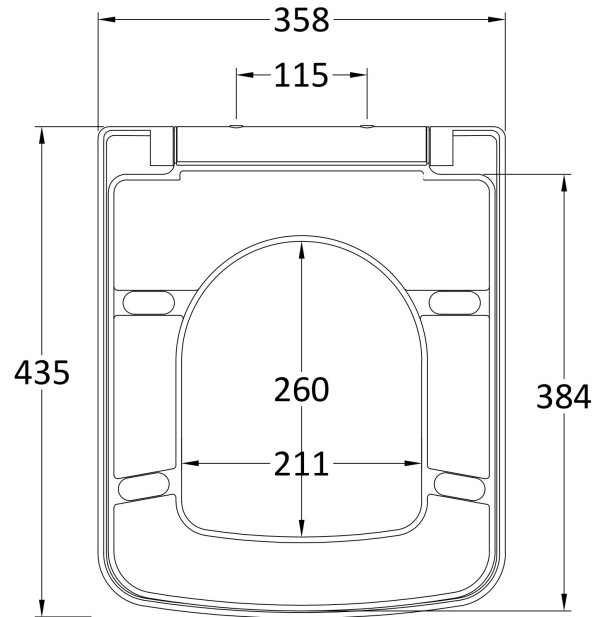

Sales Code: NCH198

Description: Luxury Square Seat Sc, Qr, Top Fix

Product Dimensions

Length (mm):	435
Width (mm):	358
Height (mm):	53
Nett Weight (kg):	2.12

Packaging Dimensions

Length (mm):	460
Width (mm):	380
Height (mm):	60
Gross Weight (kg):	2.67

Packaging Data

Box Colour:	White Cardboard Box - Printed
Box Qty:	1
Label Size:	100 x 50
Label Colour:	Not Applicable
Label Qty:	

Outer Box Dimensions (If Applicable)

Length (mm):	470
Width (mm):	280
Height (mm):	390
Gross Weight (kg):	14
Barcode:	5060272825744

Product Details

Country of Origin:	China
Fitting Instruction:	No
CE & UKCA:	Not Applicable
Product Material:	Urea
Seat Type:	D Shape
Seat Function:	Soft Close
Hinge Centres (Min):	115
Hinge Centres (Max):	
Hinge Material:	Stainless Steel Nylon
Colour/Finish:	White
Fixing Method:	Quick Release