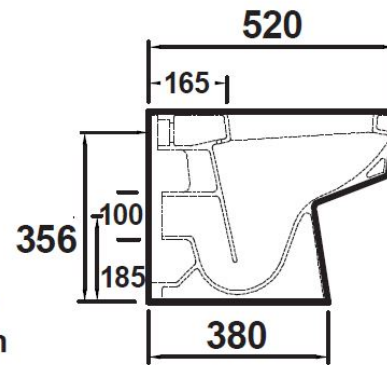

Sales Code: Cbl006

Description: Bliss Btw Pan & Seat

NCH106
BTW Pan

Packaging Details

Barcode: 5060272826123

Sales Code: NCH198

Description: Luxury Square Seat Sc, Qr, Top Fix

Product Dimensions

Length (mm):	435
Width (mm):	358
Height (mm):	53
Nett Weight (kg):	2.12

Packaging Dimensions

Length (mm):	460
Width (mm):	380
Height (mm):	60
Gross Weight (kg):	2.67

Packaging Data

Box Colour:	White Cardboard Box - Printed
Box Qty:	1
Label Size:	100 x 50
Label Colour:	Not Applicable
Label Qty:	

Outer Box Dimensions (If Applicable)

Length (mm):	470
Width (mm):	280
Height (mm):	390
Gross Weight (kg):	14
Barcode:	5060272825744

Product Details

Country of Origin:	China
Fitting Instruction:	No
CE & UKCA:	Not Applicable
Product Material:	Urea
Seat Type:	D Shape
Seat Function:	Soft Close
Hinge Centres (Min):	115
Hinge Centres (Max):	
Hinge Material:	Stainless Steel Nylon
Colour/Finish:	White
Fixing Method:	Quick Release

Sales Code: NCH106B

Description: Square Btw Pan Only

Product Dimensions

Height (mm):	400
Width (mm):	350
Depth (mm):	520
Nett Weight (kg):	24.5

Packaging Dimensions

Height (mm):	410
Width (mm):	365
Depth (mm):	545
Gross Weight (kg):	25