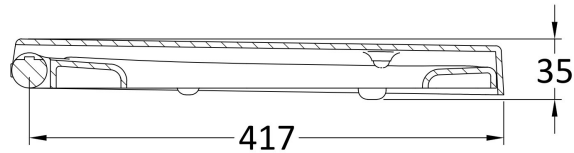

Sales Code: Cbl006

Description: Bliss Btw Pan & Seat

NCH106
BTW Pan

Packaging Details

Barcode: 5060272826123

Sales Code: NCH198

Description: Luxury Square Seat Sc, Qr, Top Fix

Product Dimensions

Length (mm):	435
Width (mm):	358
Height (mm):	53
Nett Weight (kg):	2.12

Packaging Dimensions

Length (mm):	460
Width (mm):	380
Height (mm):	60
Gross Weight (kg):	2.67

Packaging Data

Box Colour:	White Cardboard Box - Printed
Box Qty:	1
Label Size:	100 x 50
Label Colour:	Not Applicable
Label Qty:	

Outer Box Dimensions (If Applicable)

Length (mm):	470
Width (mm):	280
Height (mm):	390
Gross Weight (kg):	14
Barcode:	5060272825744

Product Details

Country of Origin:	China
Fitting Instruction:	No
CE & UKCA:	Not Applicable
Product Material:	Urea
Seat Type:	D Shape
Seat Function:	Soft Close
Hinge Centres (Min):	115
Hinge Centres (Max):	
Hinge Material:	Stainless Steel Nylon
Colour/Finish:	White
Fixing Method:	Quick Release

Sales Code: NCH106B

Description: Square Btw Pan Only

Product Dimensions

Height (mm):	400
Width (mm):	350
Depth (mm):	520
Nett Weight (kg):	24.5

Packaging Dimensions

Height (mm):	410
Width (mm):	365
Depth (mm):	545
Gross Weight (kg):	25