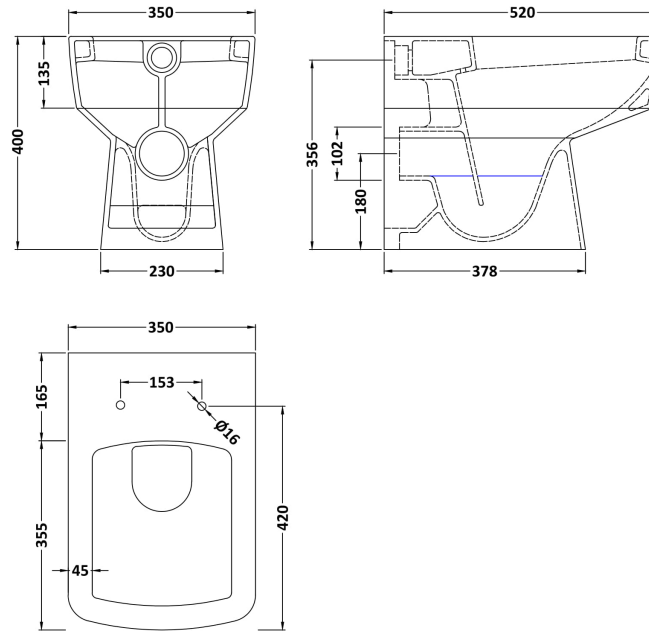

Length (mm):	435
Width (mm):	358
Height (mm):	53
Nett Weight (kg):	2.12

Packaging Dimensions

Length (mm):	460
Width (mm):	380
Height (mm):	60
Gross Weight (kg):	2.67

Packaging Data

Box Colour:	White Cardboard Box - Printed
Box Qty:	1
Label Size:	100 x 50
Label Colour:	Not Applicable
Label Qty:	

Outer Box Dimensions (If Applicable)

Length (mm):	470
Width (mm):	280
Height (mm):	390
Gross Weight (kg):	14
Barcode:	5060272825744

Product Details

Country of Origin:	China
Fitting Instruction:	No
CE & UKCA:	Not Applicable
Product Material:	Urea
Seat Type:	D Shape
Seat Function:	Soft Close
Hinge Centres (Min):	115
Hinge Centres (Max):	
Hinge Material:	Stainless Steel Nylon
Colour/Finish:	White
Fixing Method:	Quick Release

Sales Code: NCH106B

Description: Square Btw Pan Only

Product Dimensions

Height (mm):	400
Width (mm):	350
Depth (mm):	520
Nett Weight (kg):	24.5

Packaging Dimensions

Height (mm):	410
Width (mm):	365
Depth (mm):	545
Gross Weight (kg):	25

Packaging Data

Box Colour:	Brown Cardboard Box - Printed
Box Qty:	1
Label Size:	100 x 50
Label Colour:	Not Applicable
Label Qty:	0

Outer Box Dimensions (If Applicable)

Height (mm):	
Width (mm):	
Depth (mm):	
Gross Weight (kg):	
Barcode:	5055369029112