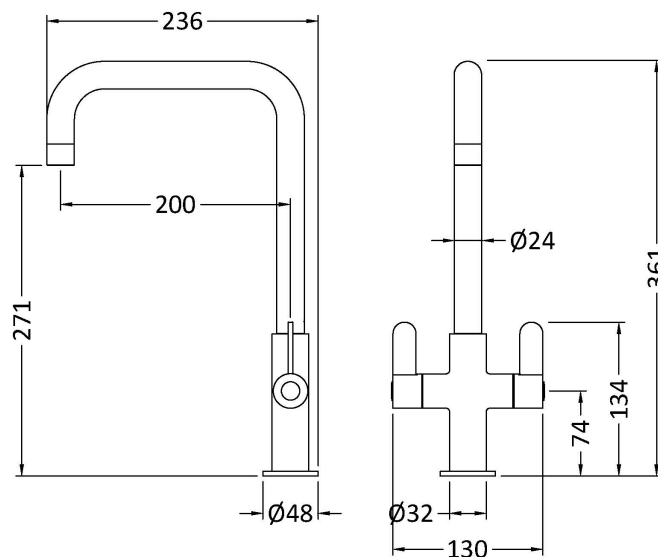

**Sales Code:** KSI605DL

**Description:** Kosi Mono Dual Lever Brushed Nickel

**Product Dimensions**

Height (mm):	361
Width (mm):	130
Depth (mm):	236
Length (mm):	
Nett Weight (kg):	1.2

**Packaging Dimensions**

Height (mm):	70
Width (mm):	265
Depth (mm):	415
Gross Weight (kg):	1.53

**Packaging Data**

Box Colour:	Brown Cardboard Box
Box Qty:	1
Label Size:	100 x 50
Label Colour:	White Label
Label Qty:	1

**Outer Box Dimensions (If Applicable)**

Height (mm):	370
Width (mm):	280
Depth (mm):	370
Length (mm):	
Gross Weight (kg):	6
Barcode:	5056678400692

**Product Details**

Country of Origin:	China
Fitting Instruction:	No
Product Material:	Brass
Control Type:	Manual
Waste Included:	Waste Not Included
Waste Type:	Not Applicable
WRAS Approval: No	Approval No: N/A
Valve/Cartridge Type:	1/4 Turn Ceramic Disc
Colour/Finish:	Brushed Nickel
Mount Type:	Deck
Operating Pressure (bar):	0.5

Flow Rates: (Litres Per Min)	0.1 bar: 4.1	0.5 bar: 7	1 bar: 9.5	2 bar: 13	3 bar: 15.9
Pipe Size:	15 mm (1/2" Bsp)				
Pipe Centres:	N/A				