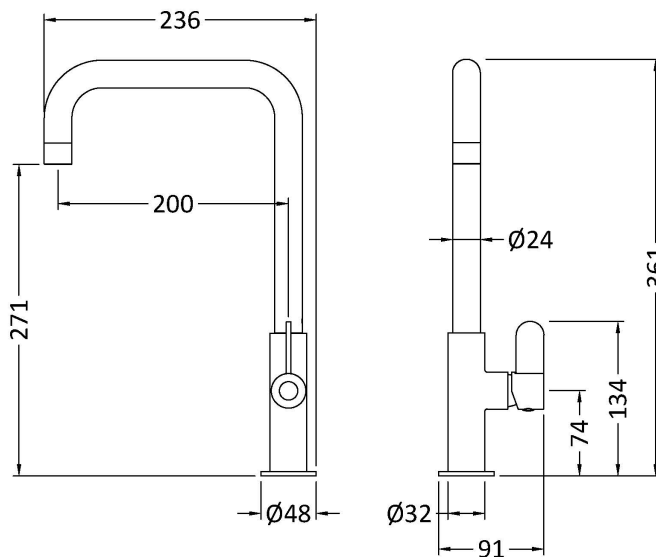

Sales Code: KSI605SL

Description: Kosi Mono Single Lever Brushed Nickel

Product Dimensions

Height (mm):	361
Width (mm):	90
Depth (mm):	236
Length (mm):	
Nett Weight (kg):	1.05

Packaging Dimensions

Height (mm):	70
Width (mm):	265
Depth (mm):	415
Gross Weight (kg):	1.31

Packaging Data

Box Colour:	Brown Cardboard Box
Box Qty:	1
Label Size:	100 x 50
Label Colour:	White Label
Label Qty:	1

Outer Box Dimensions (If Applicable)

Height (mm):	370
Width (mm):	280
Depth (mm):	395
Length (mm):	
Gross Weight (kg):	6
Barcode:	5056678400746

Product Details

Country of Origin:	China
Fitting Instruction:	No
Product Material:	Brass
Control Type:	Manual
Waste Included:	Waste Not Included
Waste Type:	Not Applicable
WRAS Approval:	No
Approval No:	N/A
Valve/Cartridge Type:	1/4 Turn Ceramic Disc
Colour/Finish:	Brushed Nickel
Mount Type:	Deck
Operating Pressure (bar):	0.5

Flow Rates: (Litres Per Min)	0.1 bar: 1.9	0.5 bar: 3.7	1 bar: 5.1	2 bar: 7.2	3 bar: 8.7
Pipe Size:	15 mm (1/2" Bsp)				
Pipe Centres:	N/A				