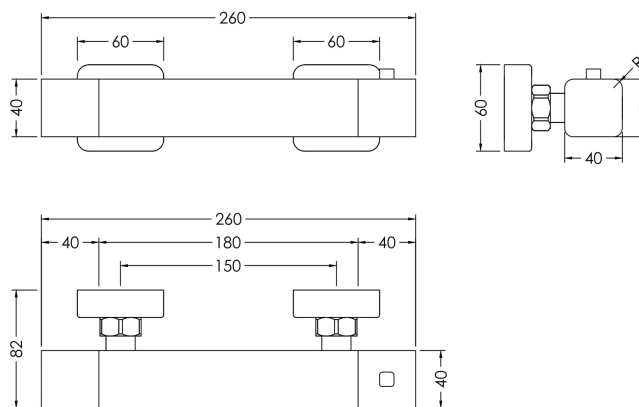

Sales Code: WIN503

Description: Windon Thermostatic Bar Valve

Product Dimensions

Length (mm):	
Width (mm):	261
Height (mm):	55
Depth (mm):	65
Nett Weight (kg):	1.71

Packaging Dimensions

Length (mm):	82
Width (mm):	355
Height (mm):	80
Gross Weight (kg):	1.71

Packaging Data

Box Colour:	White Cardboard Box
Box Qty:	1
Label Size:	100 x 50
Label Colour:	White Label
Label Qty:	1

Outer Box Dimensions (If Applicable)

Length (mm):	
Width (mm):	420
Height (mm):	440
Depth (mm):	360
Gross Weight (kg):	
Barcode:	5056211898375

Product Details

Country of Origin:	China
Fitting Instruction:	No
Product Material:	Brass/ABS
Mount Type:	Wall
Outlet Elbow Supplied:	Not Applicable
Easy Clean:	Not Applicable
Head Included:	No
Handset Included:	No
Body Jets Included:	No
No of Body Jets:	Not Applicable
Operating Pressure (bar):	0.2
Valve/Cartridge Type:	1/4 Turn Ceramic Disc
Flow Rates (L/min):	0.1 bar: 3.3 0.5 bar: 7.9 1 bar: 11.3 2 bar: 16.2 3 bar: 19.8
TMV2 Approved:	No Approval No: N/A
TMV3 Approved:	No Approval No: N/A
WRAS Approved:	No Approval No: N/A
Head Function:	Not Applicable
Handset Function:	Not Applicable
Body Jet Info:	Not Applicable
Pipe Size:	15 mm (1/2" Bsp)
Pipe Centres:	150
Colour/Finish:	Chrome
Hose Included:	No
No. of Outlets:	1