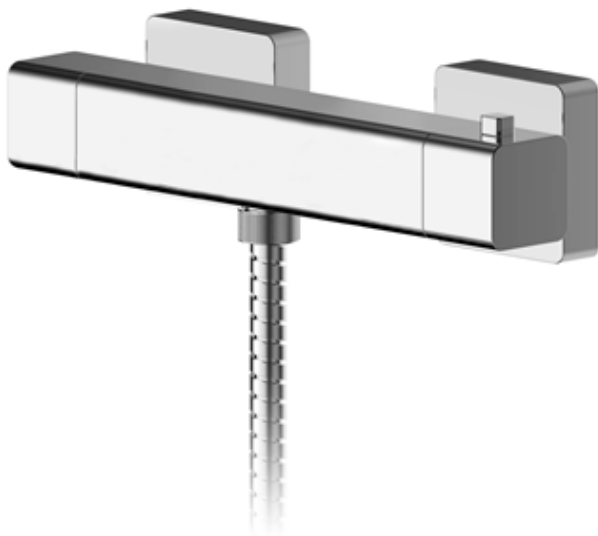

Sales Code: WIN503

Description: Windon Thermostatic Bar Valve

Product Dimensions

Length (mm):	
Width (mm):	261
Height (mm):	55
Depth (mm):	65
Nett Weight (kg):	1.71

Packaging Dimensions

Length (mm):	82
Width (mm):	355
Height (mm):	80
Gross Weight (kg):	1.71

Packaging Data

Box Colour:	White Cardboard Box
Box Qty:	1
Label Size:	100 x 50
Label Colour:	White Label
Label Qty:	1

Outer Box Dimensions (If Applicable)

Length (mm):	
Width (mm):	420
Height (mm):	440
Depth (mm):	360
Gross Weight (kg):	
Barcode:	5056211898375

Product Details

Country of Origin:	China
Fitting Instruction:	No
Product Material:	Brass/ABS
Mount Type:	Wall
Outlet Elbow Supplied:	Not Applicable
Easy Clean:	Not Applicable
Head Included:	No
Handset Included:	No
Body Jets Included:	No
No of Body Jets:	Not Applicable
Operating Pressure (bar):	0.2
Valve/Cartridge Type:	1/4 Turn Ceramic Disc
Flow Rates (L/min):	0.1 bar: 3.3 0.5 bar: 7.9 1 bar: 11.3 2 bar: 16.2 3 bar: 19.8
TMV2 Approved:	No Approval No: N/A
TMV3 Approved:	No Approval No: N/A
WRAS Approved:	No Approval No: N/A
Head Function:	Not Applicable
Handset Function:	Not Applicable
Body Jet Info:	Not Applicable
Pipe Size:	15 mm (1/2" Bsp)
Pipe Centres:	150
Colour/Finish:	Chrome
Hose Included:	No
No. of Outlets:	1