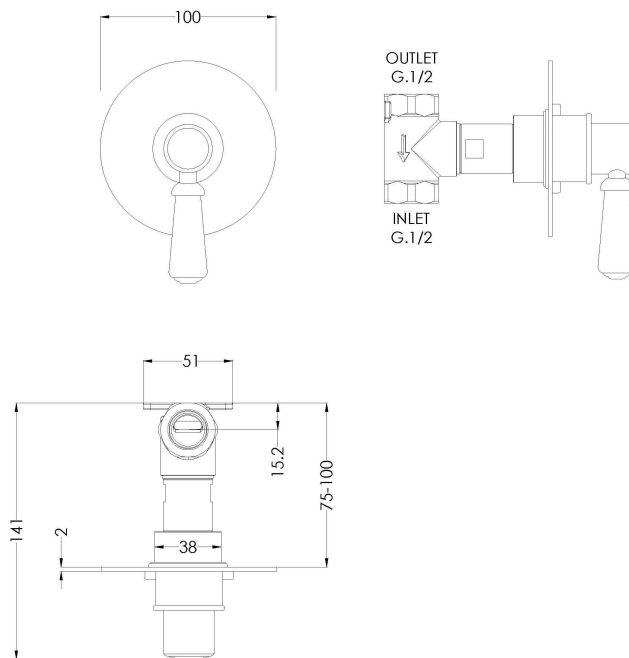

Sales Code: SELST10

Description: Selby Concealed Stop Tap

Product Dimensions

Length (mm):	
Width (mm):	100
Height (mm):	100
Depth (mm):	141
Nett Weight (kg):	0.9

Packaging Dimensions

Length (mm):	175
Width (mm):	157
Height (mm):	100
Gross Weight (kg):	0.9

Packaging Data

Box Colour:	White Cardboard Box
Box Qty:	1
Label Size:	100 x 50
Label Colour:	White Label
Label Qty:	1

Outer Box Dimensions (If Applicable)

Length (mm):	
Width (mm):	330
Height (mm):	560
Depth (mm):	195
Gross Weight (kg):	
Barcode:	5056462623917

Product Details

Country of Origin:	United Kingdom
Fitting Instruction:	No
Product Material:	Brass
Mount Type:	Recessed, Wall
Outlet Elbow Supplied:	No
Easy Clean:	Not Applicable
Head Included:	No
Handset Included:	No
Body Jets Included:	No
No of Body Jets:	Not Applicable
Operating Pressure (bar):	0.2
Valve/Cartridge Type:	1/4 Turn Ceramic Disc
Flow Rates (L/min):	0.1 bar: 5.4 0.5 bar: 13.4 1 bar: 19.2 2 bar: 27.5 3 bar: 33.3
TMV2 Approved:	No Approval No: N/A
TMV3 Approved:	No Approval No: N/A
WRAS Approved:	No Approval No: N/A
Head Function:	Not Applicable
Handset Function:	Not Applicable
Body Jet Info:	Not Applicable
Pipe Size:	15 mm (1/2" Bsp)
Pipe Centres:	N/A
Colour/Finish:	Chrome
Hose Included:	Not Applicable
No. of Outlets:	1