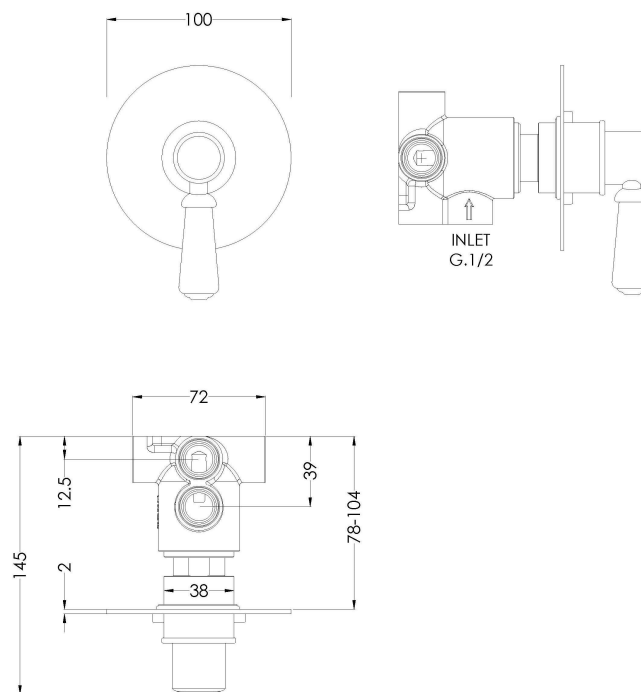

Sales Code: SELWD14

Description: Selby Concealed Diverter 2/3/4 Way

Product Dimensions

Length (mm):	
Width (mm):	100
Height (mm):	100
Depth (mm):	145
Nett Weight (kg):	1.1

Packaging Dimensions

Length (mm):	189
Width (mm):	175
Height (mm):	124
Gross Weight (kg):	1.1

Packaging Data

Box Colour:	White Cardboard Box
Box Qty:	1
Label Size:	100 x 50
Label Colour:	White Label
Label Qty:	1

Outer Box Dimensions (If Applicable)

Length (mm):	
Width (mm):	370
Height (mm):	720
Depth (mm):	220
Gross Weight (kg):	
Barcode:	5056462623924

Product Details

Country of Origin:	United Kingdom
Fitting Instruction:	No
Product Material:	Brass
Mount Type:	Recessed, Wall
Outlet Elbow Supplied:	No
Easy Clean:	Not Applicable
Head Included:	No
Handset Included:	No
Body Jets Included:	No
No of Body Jets:	Not Applicable
Operating Pressure (bar):	0.2
Valve/Cartridge Type:	1/4 Turn Ceramic Disc
Flow Rates (L/min):	0.1 bar: 5.2 0.5 bar: 13.3 1 bar: 19.1 2 bar: 27 3 bar: 33.2
TMV2 Approved:	No Approval No: N/A
TMV3 Approved:	No Approval No: N/A
WRAS Approved:	No Approval No: N/A
Head Function:	Not Applicable
Handset Function:	Not Applicable
Body Jet Info:	Not Applicable
Pipe Size:	15 mm (1/2" Bsp)
Pipe Centres:	N/A
Colour/Finish:	Chrome
Hose Included:	Not Applicable
No. of Outlets:	4