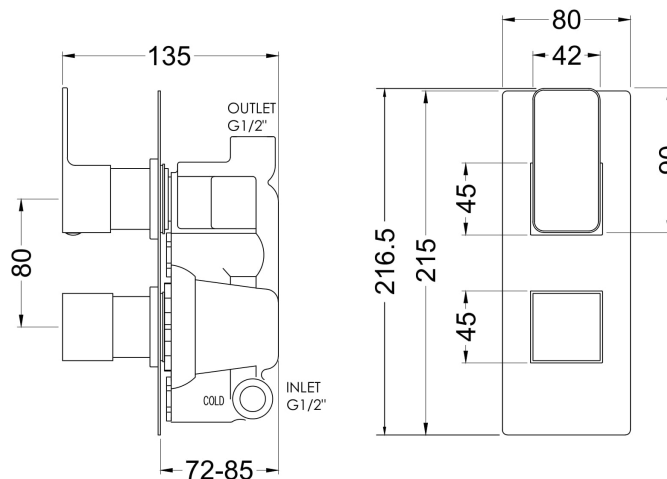

Sales Code: WIN4TW01

Description: Windon Twin Thermostatic Valve

Product Dimensions

Length (mm):	
Width (mm):	80
Height (mm):	215
Depth (mm):	135
Nett Weight (kg):	2.57

Packaging Dimensions

Length (mm):	250
Width (mm):	240
Height (mm):	110
Gross Weight (kg):	2.57

Packaging Data

Box Colour:	White Cardboard Box
Box Qty:	1
Label Size:	100 x 50
Label Colour:	White Label
Label Qty:	1

Outer Box Dimensions (If Applicable)

Length (mm):	
Width (mm):	360
Height (mm):	500
Depth (mm):	280
Gross Weight (kg):	17
Barcode:	5056462623054

Product Details

Country of Origin:	China
Fitting Instruction:	No
Product Material:	Brass/ABS
Mount Type:	Recessed, Wall
Outlet Elbow Supplied:	No
Easy Clean:	Not Applicable
Head Included:	No
Handset Included:	No
Body Jets Included:	Not Applicable
No of Body Jets:	Not Applicable
Operating Pressure (bar):	0.1
Valve/Cartridge Type:	1/4 Turn Ceramic Disc
Flow Rates (L/min):	0.1 bar: 5.5 0.5 bar: 14 1 bar: 20 2 bar: 29 3 bar: 44
TMV2 Approved:	No Approval No: N/A
TMV3 Approved:	No Approval No: N/A
WRAS Approved:	Yes Approval No: 2204707
Head Function:	Not Applicable
Handset Function:	Not Applicable
Body Jet Info:	Not Applicable
Pipe Size:	15 mm (1/2" Bsp)
Pipe Centres:	N/A
Colour/Finish:	Matt Black
Hose Included:	Not Applicable
No. of Outlets:	1