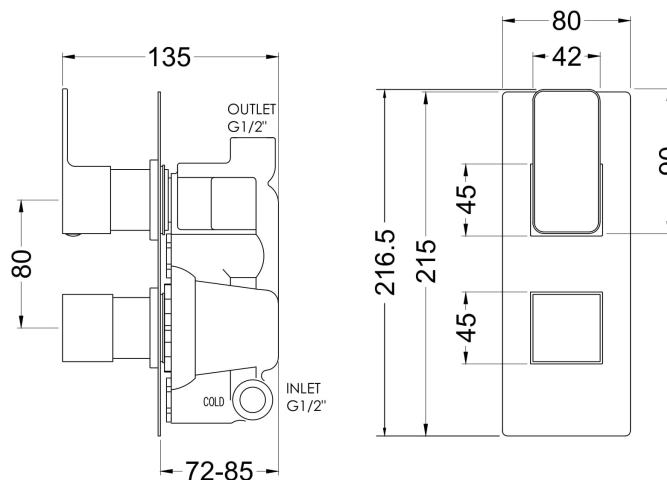

Sales Code: WIN7TW01

Description: Windon Twin Thermostatic Valve

Product Dimensions

Length (mm):	
Width (mm):	120
Height (mm):	215
Depth (mm):	135
Nett Weight (kg):	2.57

Packaging Dimensions

Length (mm):	250
Width (mm):	240
Height (mm):	110
Gross Weight (kg):	2.57

Packaging Data

Box Colour:	White Cardboard Box
Box Qty:	1
Label Size:	100 x 50
Label Colour:	White Label
Label Qty:	1

Outer Box Dimensions (If Applicable)

Length (mm):	
Width (mm):	360
Height (mm):	500
Depth (mm):	280
Gross Weight (kg):	17
Barcode:	5056462626987

Product Details

Country of Origin:	China
Fitting Instruction:	No
Product Material:	Brass/ABS
Mount Type:	Recessed, Wall
Outlet Elbow Supplied:	No
Easy Clean:	Not Applicable
Head Included:	No
Handset Included:	No
Body Jets Included:	Not Applicable
No of Body Jets:	Not Applicable
Operating Pressure (bar):	0.1
Valve/Cartridge Type:	1/4 Turn Ceramic Disc
Flow Rates (L/min):	0.1 bar: 5.5 0.5 bar: 14 1 bar: 20 2 bar: 29 3 bar: 44
TMV2 Approved:	No Approval No: N/A
TMV3 Approved:	No Approval No: N/A
WRAS Approved:	Yes Approval No: 2204707
Head Function:	Not Applicable
Handset Function:	Not Applicable
Body Jet Info:	Not Applicable
Pipe Size:	15 mm (1/2" Bsp)
Pipe Centres:	N/A
Colour/Finish:	Gun Metal
Hose Included:	Not Applicable
No. of Outlets:	1