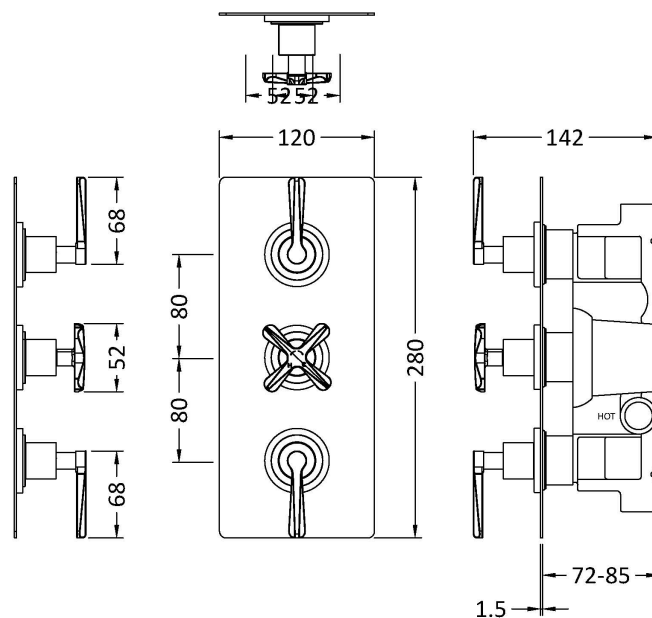

### Product Dimensions

Length (mm):	
Width (mm):	120
Height (mm):	280
Depth (mm):	136
Nett Weight (kg):	5.57

### Packaging Dimensions

Length (mm):	320
Width (mm):	250
Height (mm):	110
Gross Weight (kg):	5.77

### Outer Box Dimensions (If Applicable)

Length (mm):	
Width (mm):	530
Height (mm):	430
Depth (mm):	345
Gross Weight (kg):	24
Barcode:	5056678422779

### Product Details

Country of Origin:	United Kingdom
Fitting Instruction:	No
Product Material:	Brass/ABS
Mount Type:	Wall, Recessed
Outlet Elbow Supplied:	No
Easy Clean:	Not Applicable
Head Included:	No
Handset Included:	No
Body Jets Included:	No
No of Body Jets:	Not Applicable
Operating Pressure (bar):	0.5
Valve/Cartridge Type:	1/4 Turn Ceramic Disc
Flow Rates (L/min):	0.1 bar: N/A 0.5 bar: 13 1 bar: 17 2 bar: 24 3 bar: 27
TMV2 Approved:	No Approval No: N/A
TMV3 Approved:	No Approval No: N/A
WRAS Approved:	No Approval No: N/A
Head Function:	Not Applicable
Handset Function:	Not Applicable
Body Jet Info:	Not Applicable
Pipe Size:	15 mm & 22 mm
Pipe Centres:	N/A
Colour/Finish:	Chrome
Hose Included:	Not Applicable
No. of Outlets:	3