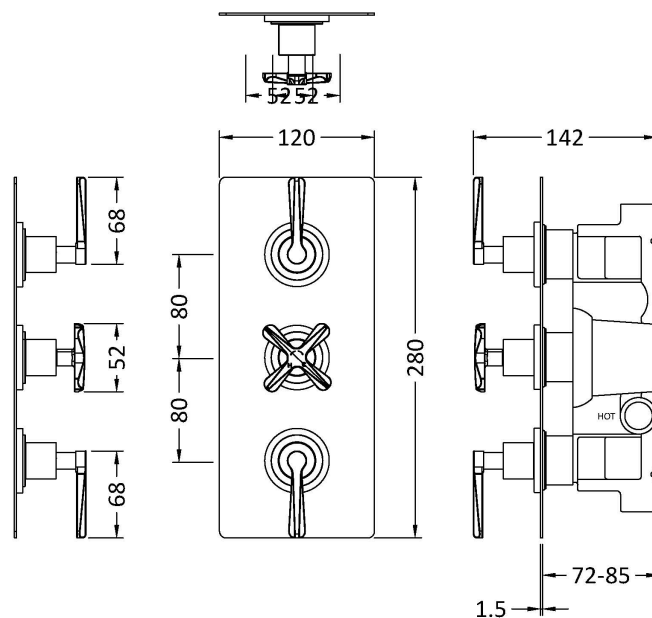

### Product Dimensions

Length (mm):	
Width (mm):	120
Height (mm):	280
Depth (mm):	136
Nett Weight (kg):	5.12

### Packaging Dimensions

Length (mm):	320
Width (mm):	250
Height (mm):	110
Gross Weight (kg):	5.32

### Outer Box Dimensions (If Applicable)

Length (mm):	
Width (mm):	530
Height (mm):	370
Depth (mm):	350
Gross Weight (kg):	24
Barcode:	5056678422748

### Product Details

Country of Origin:	United Kingdom
Fitting Instruction:	No
Product Material:	Brass/ABS
Mount Type:	Wall, Recessed
Outlet Elbow Supplied:	No
Easy Clean:	Not Applicable
Head Included:	No
Handset Included:	No
Body Jets Included:	Not Applicable
No of Body Jets:	Not Applicable
Operating Pressure (bar):	0.1
Valve/Cartridge Type:	1/4 Turn Ceramic Disc
Flow Rates (L/min):	0.1 bar: 5.5   0.5 bar: 14   1 bar: 20   2 bar: 29   3 bar: 44
TMV2 Approved:	No   Approval No: N/A
TMV3 Approved:	No   Approval No: N/A
WRAS Approved:	Yes   Approval No: 2204707
Head Function:	Not Applicable
Handset Function:	Not Applicable
Body Jet Info:	Not Applicable
Pipe Size:	15 mm (1/2" Bsp)
Pipe Centres:	N/A
Colour/Finish:	Chrome
Hose Included:	Not Applicable
No. of Outlets:	2