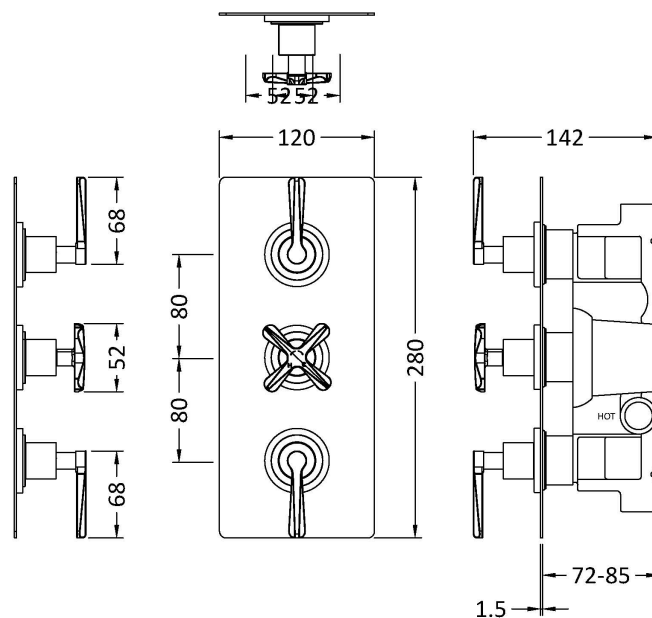

### Product Dimensions

Length (mm):	
Width (mm):	120
Height (mm):	280
Depth (mm):	136
Nett Weight (kg):	5.57

### Packaging Dimensions

Length (mm):	320
Width (mm):	250
Height (mm):	110
Gross Weight (kg):	5.77

### Outer Box Dimensions (If Applicable)

Length (mm):	
Width (mm):	530
Height (mm):	430
Depth (mm):	345
Gross Weight (kg):	24
Barcode:	5056678422793

### Product Details

Country of Origin:	United Kingdom
Fitting Instruction:	No
Product Material:	Brass/ABS
Mount Type:	Wall, Recessed
Outlet Elbow Supplied:	No
Easy Clean:	Not Applicable
Head Included:	No
Handset Included:	No
Body Jets Included:	No
No of Body Jets:	Not Applicable
Operating Pressure (bar):	0.5
Valve/Cartridge Type:	1/4 Turn Ceramic Disc
Flow Rates (L/min):	0.1 bar: N/A 0.5 bar: 13 1 bar: 17 2 bar: 24 3 bar: 27
TMV2 Approved:	No Approval No: N/A
TMV3 Approved:	No Approval No: N/A
WRAS Approved:	No Approval No: N/A
Head Function:	Not Applicable
Handset Function:	Not Applicable
Body Jet Info:	Not Applicable
Pipe Size:	15 mm & 22 mm
Pipe Centres:	N/A
Colour/Finish:	Matt Black
Hose Included:	Not Applicable
No. of Outlets:	3