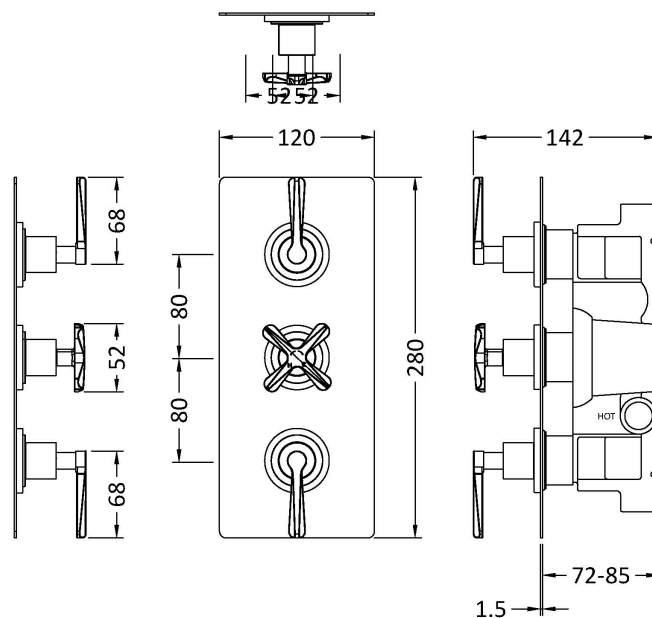

Sales Code: CLL8023

Description: Aztec Triple Conc Valve C/W Diverter

Product Dimensions

Length (mm):	
Width (mm):	120
Height (mm):	280
Depth (mm):	136
Nett Weight (kg):	5.57

Packaging Dimensions

Length (mm):	320
Width (mm):	250
Height (mm):	110
Gross Weight (kg):	5.77

Packaging Data

Box Colour:	White Cardboard Box
Box Qty:	1
Label Size:	100 x 50
Label Colour:	White Label
Label Qty:	2

Outer Box Dimensions (If Applicable)

Length (mm):	
Width (mm):	530
Height (mm):	430
Depth (mm):	345
Gross Weight (kg):	24
Barcode:	5056678422786

Product Details

Country of Origin:	United Kingdom
Fitting Instruction:	No
Product Material:	Brass/ABS
Mount Type:	Wall, Recessed
Outlet Elbow Supplied:	No
Easy Clean:	Not Applicable
Head Included:	No
Handset Included:	No
Body Jets Included:	No
No of Body Jets:	Not Applicable
Operating Pressure (bar):	0.5
Valve/Cartridge Type:	1/4 Turn Ceramic Disc
Flow Rates (L/min):	0.1 bar: N/A 0.5 bar: 13 1 bar: 17 2 bar: 24 3 bar: 27
TMV2 Approved:	No Approval No: N/A
TMV3 Approved:	No Approval No: N/A
WRAS Approved:	No Approval No: N/A
Head Function:	Not Applicable
Handset Function:	Not Applicable
Body Jet Info:	Not Applicable
Pipe Size:	15 mm & 22 mm
Pipe Centres:	N/A
Colour/Finish:	Brushed Brass
Hose Included:	Not Applicable
No. of Outlets:	3