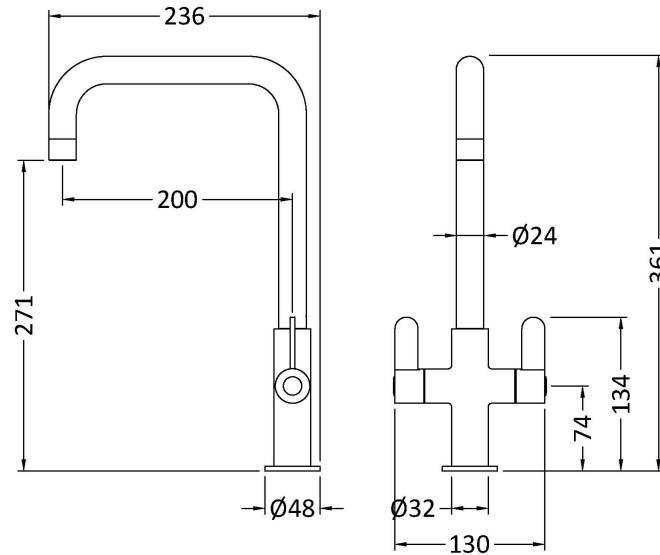

Sales Code: KSI805DL

Description: Kosi Mono Dual Lever Brushed Brass

Product Dimensions

Height (mm):	361
Width (mm):	130
Depth (mm):	236
Length (mm):	
Nett Weight (kg):	1.2

Packaging Dimensions

Height (mm):	70
Width (mm):	265
Depth (mm):	415
Gross Weight (kg):	1.53

Packaging Data

Box Colour:	Brown Cardboard Box
Box Qty:	1
Label Size:	100 x 50
Label Colour:	White Label
Label Qty:	1

Outer Box Dimensions (If Applicable)

Height (mm):	370
Width (mm):	280
Depth (mm):	370
Length (mm):	
Gross Weight (kg):	6
Barcode:	5056678400685

Product Details

Country of Origin:	China
Fitting Instruction:	No
Product Material:	Brass
Control Type:	Manual
Waste Included:	Waste Not Included
Waste Type:	Not Applicable
WRAS Approval: No	Approval No: N/A
Valve/Cartridge Type:	1/4 Turn Ceramic Disc
Colour/Finish:	Brushed Brass
Mount Type:	Deck
Operating Pressure (bar):	0.5

Flow Rates: (Litres Per Min)	0.1 bar: 4.1	0.5 bar: 7	1 bar: 9.5	2 bar: 13	3 bar: 15.9
Pipe Size:	15 mm (1/2" Bsp)				
Pipe Centres:	N/A				