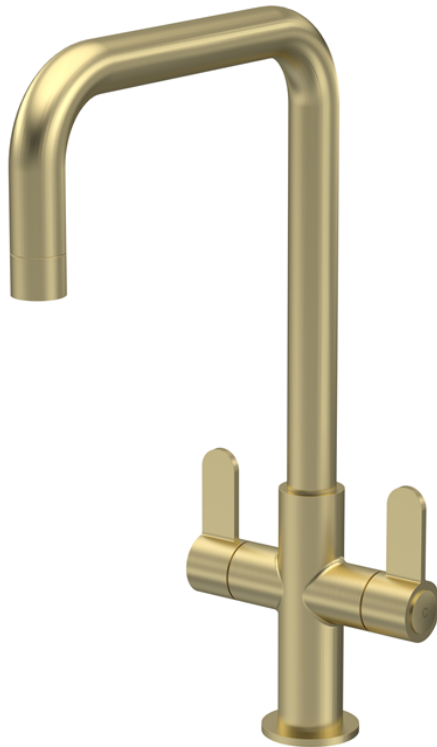

Sales Code: KSI805DL

Description: Kosi Mono Dual Lever Brushed Brass

Product Dimensions

Height (mm):	361
Width (mm):	130
Depth (mm):	236
Length (mm):	
Nett Weight (kg):	1.2

Packaging Dimensions

Height (mm):	70
Width (mm):	265
Depth (mm):	415
Gross Weight (kg):	1.53

Packaging Data

Box Colour:	Brown Cardboard Box
Box Qty:	1
Label Size:	100 x 50
Label Colour:	White Label
Label Qty:	1

Outer Box Dimensions (If Applicable)

Height (mm):	370
Width (mm):	280
Depth (mm):	370
Length (mm):	
Gross Weight (kg):	6
Barcode:	5056678400685

Product Details

Country of Origin:	China
Fitting Instruction:	No
Product Material:	Brass
Control Type:	Manual
Waste Included:	Waste Not Included
Waste Type:	Not Applicable
WRAS Approval: No	Approval No: N/A
Valve/Cartridge Type:	1/4 Turn Ceramic Disc
Colour/Finish:	Brushed Brass
Mount Type:	Deck
Operating Pressure (bar):	0.5

Flow Rates: (Litres Per Min)	0.1 bar: 4.1	0.5 bar: 7	1 bar: 9.5	2 bar: 13	3 bar: 15.9
Pipe Size:	15 mm (1/2" Bsp)				
Pipe Centres:	N/A				