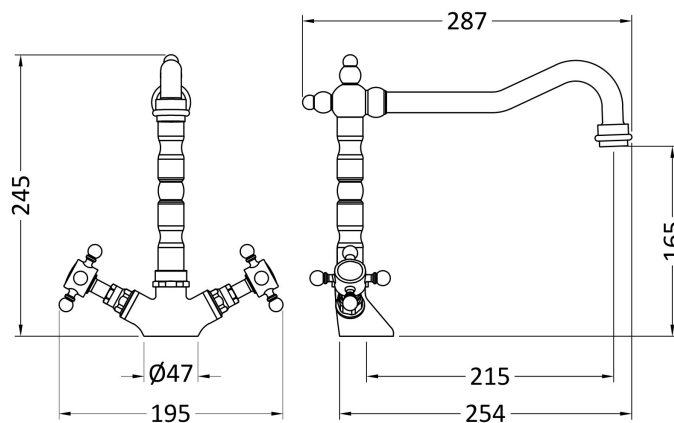

### Product Dimensions

Height (mm):	240
Width (mm):	190
Depth (mm):	230
Length (mm):	
Nett Weight (kg):	0.93

### Packaging Dimensions

Height (mm):	70
Width (mm):	280
Depth (mm):	360
Gross Weight (kg):	1.13

### Outer Box Dimensions (If Applicable)

Height (mm):	370
Width (mm):	295
Depth (mm):	375
Length (mm):	
Gross Weight (kg):	6
Barcode:	5056678401149

Flow Rates: (Litres Per Min)	0.1 bar: 3.5	0.5 bar: 7.4	1 bar: 10.5	2 bar: 14.8	3 bar: 18.2
Pipe Size:	15 mm (1/2" Bsp)				
Pipe Centres:	N/A				