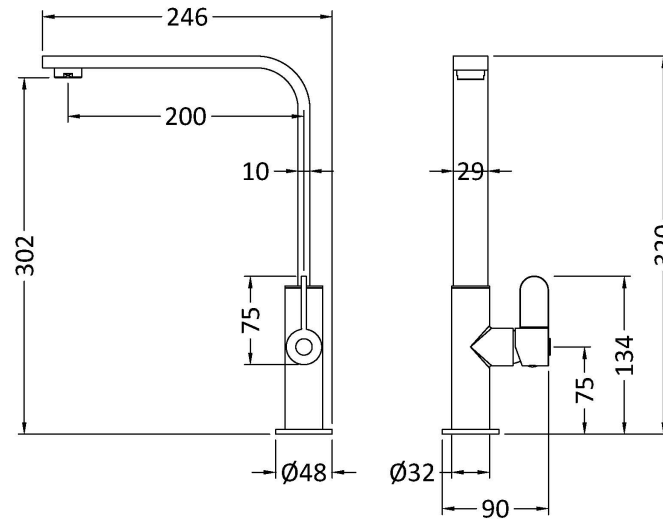

### Product Dimensions

Height (mm):	320
Width (mm):	90
Depth (mm):	246
Length (mm):	
Nett Weight (kg):	0.95

### Packaging Dimensions

Height (mm):	70
Width (mm):	265
Depth (mm):	415
Gross Weight (kg):	1.39

### Outer Box Dimensions (If Applicable)

Height (mm):	370
Width (mm):	280
Depth (mm):	395
Length (mm):	
Gross Weight (kg):	5
Barcode:	5056678400630

Flow Rates: (Litres Per Min) 0.1 bar: 1.8 0.5 bar: 3.4 1 bar: 4.6 2 bar: 6.3 3 bar: 7.7

Pipe Size: 15 mm (1/2" Bsp)

Pipe Centres: N/A