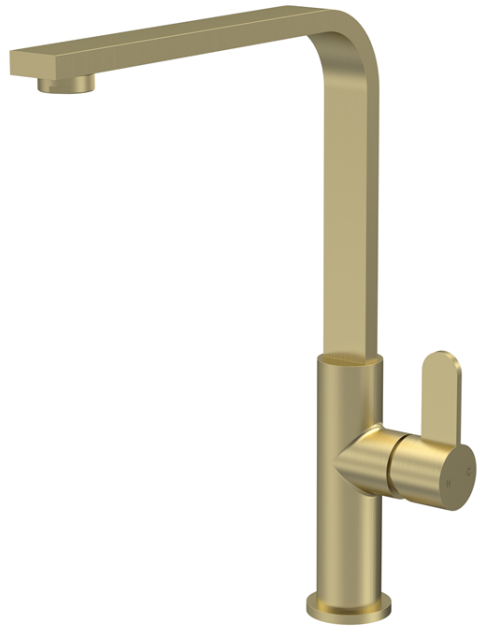

Sales Code: KCH805SL

Description: Churni Mono Single Lever Brushed Brass

### Product Dimensions

Height (mm):	320
Width (mm):	90
Depth (mm):	246
Length (mm):	
Nett Weight (kg):	0.95

### Packaging Dimensions

Height (mm):	70
Width (mm):	265
Depth (mm):	415
Gross Weight (kg):	1.39

### Product Details

Country of Origin:	China
Fitting Instruction:	No
Product Material:	Brass
Control Type:	Manual
Waste Included:	Waste Not Included
Waste Type:	Not Applicable
WRAS Approval: No	Approval No: N/A
Valve/Cartridge Type:	1/4 Turn Ceramic Disc
Colour/Finish:	Brushed Brass
Mount Type:	Deck
Operating Pressure (bar):	0.5