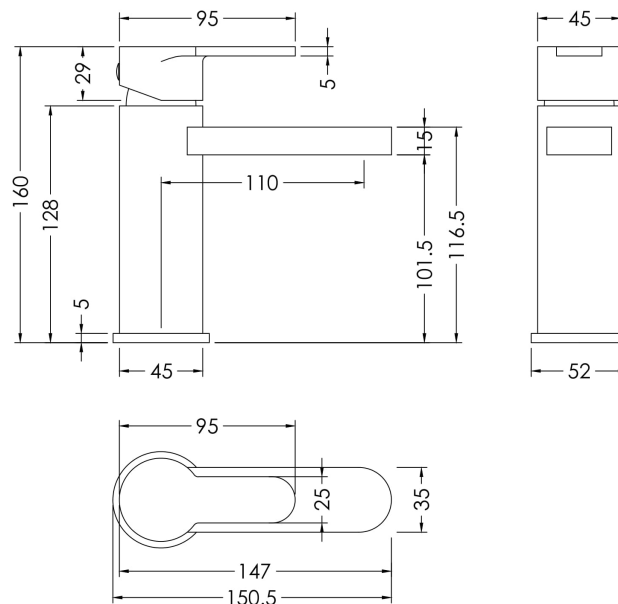

Sales Code: ARV305

Description: Arvan Mono Basin Mixer (P/B Waste)

Product Dimensions

Height (mm):	160
Width (mm):	52
Depth (mm):	147
Length (mm):	
Nett Weight (kg):	1.75

Packaging Dimensions

Height (mm):	95
Width (mm):	225
Depth (mm):	275
Gross Weight (kg):	1.75

Packaging Data

Box Colour:	White Cardboard Box
Box Qty:	1
Label Size:	100 x 50
Label Colour:	White Label
Label Qty:	1

Outer Box Dimensions (If Applicable)

Height (mm):	500
Width (mm):	500
Depth (mm):	300
Length (mm):	

Gross Weight (kg):	
Barcode:	5056211898474

Product Details

Country of Origin:	China
Fitting Instruction:	No
Product Material:	Brass
Control Type:	Manual
Waste Included:	Waste Included
Waste Type:	Push Button
WRAS Approval: Yes	Approval No: 2204060
Valve/Cartridge Type:	Single Lever Cartridge
Colour/Finish:	Chrome
Mount Type:	Deck
Operating Pressure (bar):	0.2

Flow Rates: (Litres Per Min)	0.1 bar: 2.8	0.5 bar: 8	1 bar: 11.6	2 bar: 16.7	3 bar: 20.7
Pipe Size:	1/2"				
Pipe Centres:	N/A				