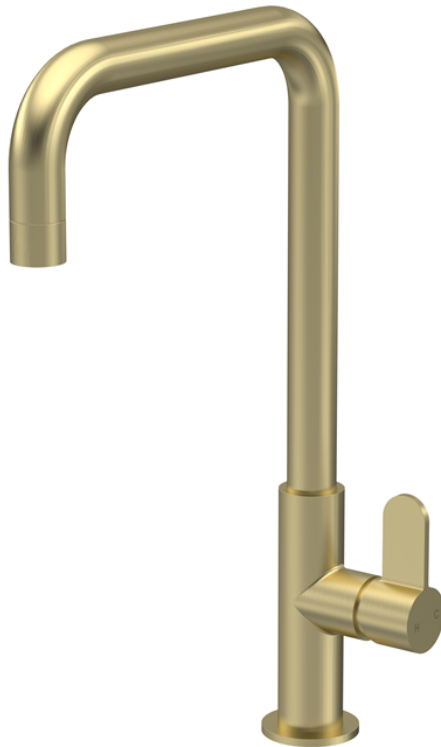

Sales Code: KSI805SL

Description: Kosi Mono Single Lever Brushed Brass

Product Dimensions

Height (mm):	361
Width (mm):	90
Depth (mm):	236
Length (mm):	
Nett Weight (kg):	1.05

Packaging Dimensions

Height (mm):	70
Width (mm):	265
Depth (mm):	415
Gross Weight (kg):	1.31

Packaging Data

Box Colour:	Brown Cardboard Box
Box Qty:	1
Label Size:	100 x 50
Label Colour:	White Label
Label Qty:	1

Outer Box Dimensions (If Applicable)

Height (mm):	370
Width (mm):	280
Depth (mm):	395
Length (mm):	
Gross Weight (kg):	6
Barcode:	5056678400739

Product Details

Country of Origin:	China
Fitting Instruction:	No
Product Material:	Brass
Control Type:	Manual
Waste Included:	Waste Not Included
Waste Type:	Not Applicable
WRAS Approval: No	Approval No: N/A
Valve/Cartridge Type:	1/4 Turn Ceramic Disc
Colour/Finish:	Brushed Brass
Mount Type:	Deck
Operating Pressure (bar):	0.5

Flow Rates: (Litres Per Min)	0.1 bar: 1.9	0.5 bar: 3.7	1 bar: 5.1	2 bar: 7.2	3 bar: 8.7
Pipe Size:	15 mm (1/2" Bsp)				
Pipe Centres:	N/A				