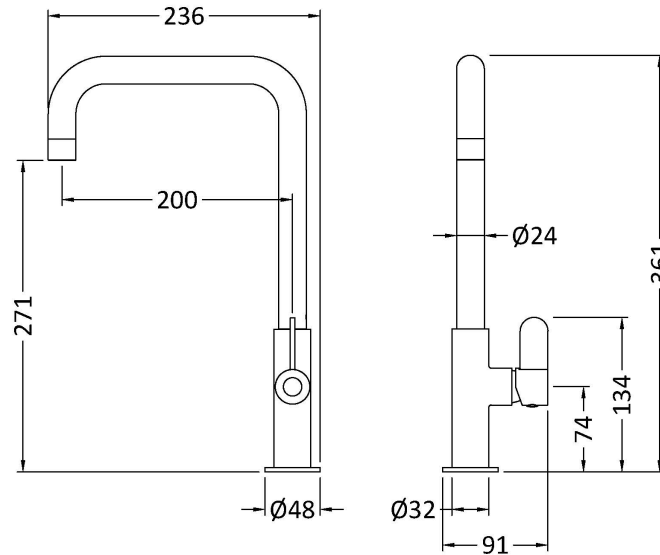

Sales Code: KSI805SL

Description: Kosi Mono Single Lever Brushed Brass

Product Dimensions

Height (mm):	361
Width (mm):	90
Depth (mm):	236
Length (mm):	
Nett Weight (kg):	1.05

Packaging Dimensions

Height (mm):	70
Width (mm):	265
Depth (mm):	415
Gross Weight (kg):	1.31

Packaging Data

Box Colour:	Brown Cardboard Box
Box Qty:	1
Label Size:	100 x 50
Label Colour:	White Label
Label Qty:	1

Outer Box Dimensions (If Applicable)

Height (mm):	370
Width (mm):	280
Depth (mm):	395
Length (mm):	
Gross Weight (kg):	6
Barcode:	5056678400739

Product Details

Country of Origin:	China
Fitting Instruction:	No
Product Material:	Brass
Control Type:	Manual
Waste Included:	Waste Not Included
Waste Type:	Not Applicable
WRAS Approval: No	Approval No: N/A
Valve/Cartridge Type:	1/4 Turn Ceramic Disc
Colour/Finish:	Brushed Brass
Mount Type:	Deck
Operating Pressure (bar):	0.5

Flow Rates: (Litres Per Min)	0.1 bar: 1.9	0.5 bar: 3.7	1 bar: 5.1	2 bar: 7.2	3 bar: 8.7
Pipe Size:	15 mm (1/2" Bsp)				
Pipe Centres:	N/A				