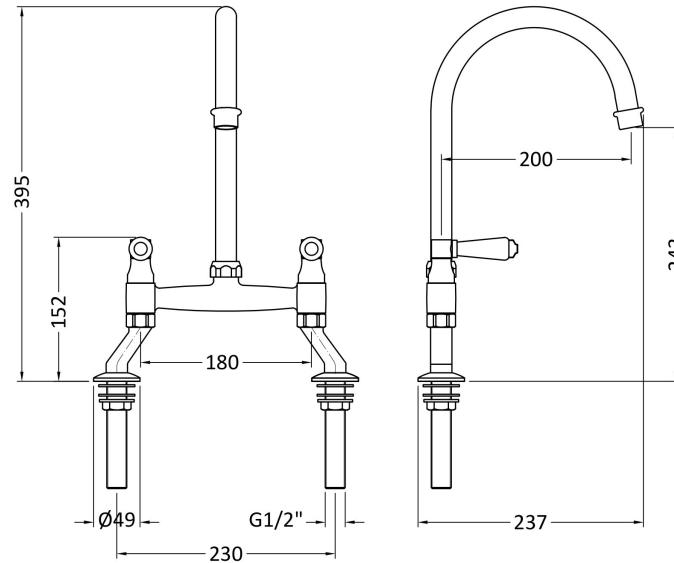

Sales Code: KB817

Description: Bridge Sink Mixer Lever

Product Dimensions

Height (mm):	510
Width (mm):	235
Depth (mm):	200
Length (mm):	
Nett Weight (kg):	1.63

Packaging Dimensions

Height (mm):	75
Width (mm):	320
Depth (mm):	410
Gross Weight (kg):	1.83

Packaging Data

Box Colour:	Brown Cardboard Box
Box Qty:	1
Label Size:	100 x 50
Label Colour:	White Label
Label Qty:	1

Outer Box Dimensions (If Applicable)

Height (mm):	395
Width (mm):	335
Depth (mm):	425
Length (mm):	
Gross Weight (kg):	9
Barcode:	5056678401095

Product Details

Country of Origin:	China
Fitting Instruction:	No
Product Material:	Brass
Control Type:	Manual
Waste Included:	Waste Not Included
Waste Type:	Not Applicable
WRAS Approval: No	Approval No: N/A
Valve/Cartridge Type:	1/4 Turn Ceramic Disc
Colour/Finish:	Brushed Brass
Mount Type:	Deck
Operating Pressure (bar):	0.5

Flow Rates: (Litres Per Min)	0.1 bar: 4.1	0.5 bar: 8.1	1 bar: 11.3	2 bar: 15.9	3 bar: 19.5
Pipe Size:	15 mm (1/2" Bsp)				
Pipe Centres:	N/A				