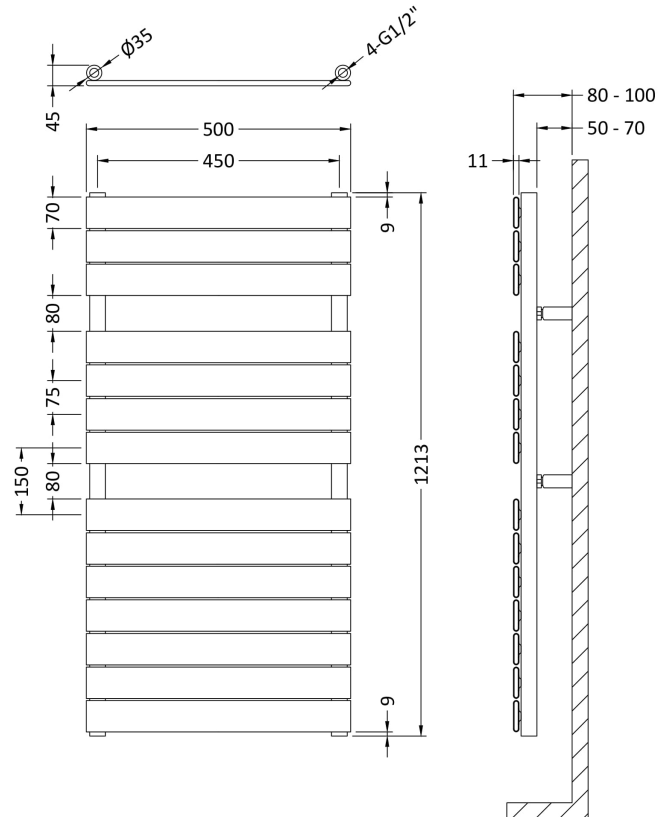

Sales Code: HLA35

Description: Flat Panel Radiator 1213X500

Product Dimensions

Height (mm):	1213
Width (mm):	500
Depth (mm):	100
Length (mm):	
Nett Weight (kg):	15.8

Packaging Dimensions

Height (mm):	70
Width (mm):	510
Length (mm):	1230
Gross Weight (kg):	15.8

Packaging Data

Box Colour:	White Cardboard Shrinkwrapped
Box Qty:	1
Label Size:	100 x 50
Label Colour:	White Label
Label Qty:	2

Outer Box Dimensions (If Applicable)

Height (mm):	
Width (mm):	
Length (mm):	
Gross Weight (kg):	
Barcode:	5055369057160

Product Details

Country of Origin:	Italy		
Fitting Instruction:	No		
Certification:	CE & UKCA: Yes	RoHS: N/A	WEEE: N/A
Colour/Finish:	Anthracite		
RAL No:	7016		
Product Material:	Steel		
Heat Element Wattage:	Not Applicable		
Heating Element Wattage Compatible:	N/A		
BTU Outputs:	30°C / 1079	50°C / 2014	60°C / 2551
Thermal Outputs: (Watts)	30°C / 316	50°C / 590	60°C / 722
Pipe Centres - If Vertical:	450mm		
Pipe Centres - If Horizontal:	N/A		
Max Projection:	70mm		
Tube Diameter:	N/A		
Packaging Volume (L):			
Wall to Centre of Tappings:	N/A		
Floor to Centre of Tappings:	50		
Dual Fuel:	N/A		
IP Rating:			