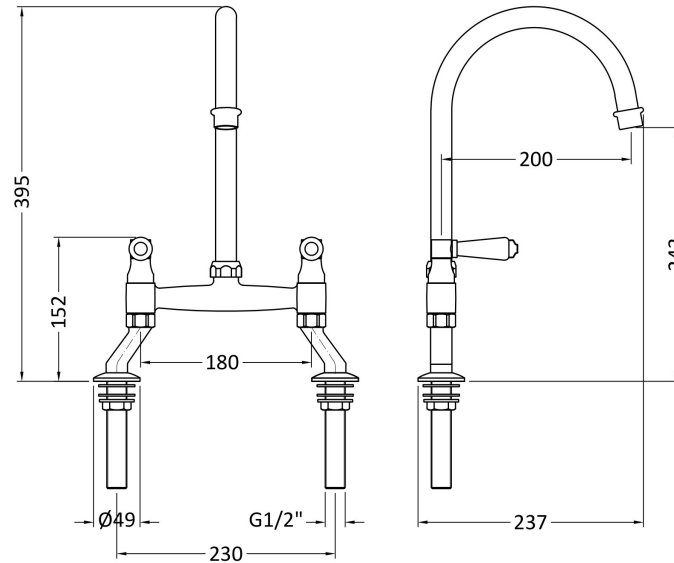

Sales Code: KB617

Description: Bridge Sink Mixer Lever

Product Dimensions

Height (mm):	510
Width (mm):	235
Depth (mm):	200
Length (mm):	
Nett Weight (kg):	1.63

Packaging Dimensions

Height (mm):	75
Width (mm):	320
Depth (mm):	410
Gross Weight (kg):	1.83

Packaging Data

Box Colour:	Brown Cardboard Box
Box Qty:	1
Label Size:	100 x 50
Label Colour:	White Label
Label Qty:	1

Outer Box Dimensions (If Applicable)

Height (mm):	395
Width (mm):	335
Depth (mm):	425
Length (mm):	
Gross Weight (kg):	9
Barcode:	5056678401101

Product Details

Country of Origin:	China
Fitting Instruction:	No
Product Material:	Brass
Control Type:	Manual
Waste Included:	Waste Not Included
Waste Type:	Not Applicable
WRAS Approval: No	Approval No: N/A
Valve/Cartridge Type:	1/4 Turn Ceramic Disc
Colour/Finish:	Brushed Nickel
Mount Type:	Deck
Operating Pressure (bar):	0.5

Flow Rates: (Litres Per Min)	0.1 bar: 4.1	0.5 bar: 8.1	1 bar: 11.3	2 bar: 15.9	3 bar: 19.5
Pipe Size:	15 mm (1/2" Bsp)				
Pipe Centres:	N/A				