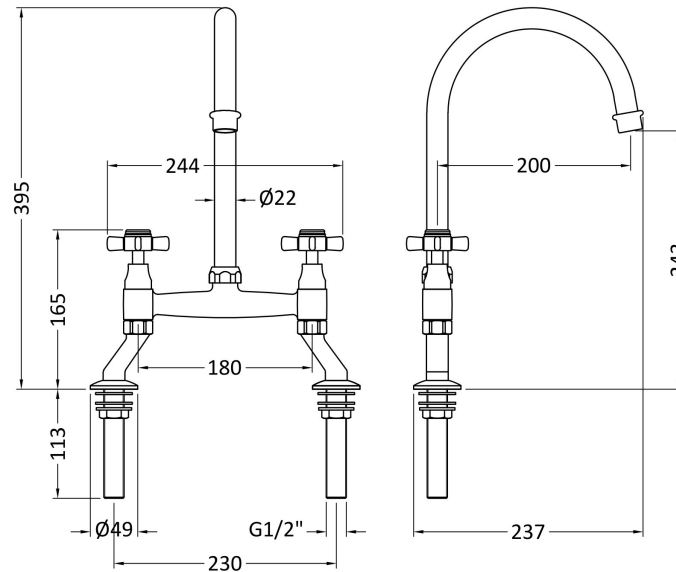

Sales Code: KB306

Description: Bridge Sink Mixer

Product Dimensions

Height (mm):	510
Width (mm):	235
Depth (mm):	200
Length (mm):	
Nett Weight (kg):	1.58

Packaging Dimensions

Height (mm):	75
Width (mm):	320
Depth (mm):	410
Gross Weight (kg):	1.78

Packaging Data

Box Colour:	Brown Cardboard Box
Box Qty:	1
Label Size:	100 x 50
Label Colour:	White Label
Label Qty:	1

Outer Box Dimensions (If Applicable)

Height (mm):	395
Width (mm):	335
Depth (mm):	425
Length (mm):	
Gross Weight (kg):	9
Barcode:	5055146106937

Product Details

Country of Origin:	China
Fitting Instruction:	No
Product Material:	Brass
Control Type:	Manual
Waste Included:	Waste Not Included
Waste Type:	Not Applicable
WRAS Approval: No	Approval No: N/A
Valve/Cartridge Type:	1/4 Turn Ceramic Disc
Colour/Finish:	Chrome
Mount Type:	Deck
Operating Pressure (bar):	0.5

Flow Rates: (Litres Per Min) 0.1 bar: 4.3 0.5 bar: 8.5 1 bar: 12.2 2 bar: 17.4 3 bar: 21.5

Pipe Size: 15 mm (1/2" Bsp)

Pipe Centres: N/A